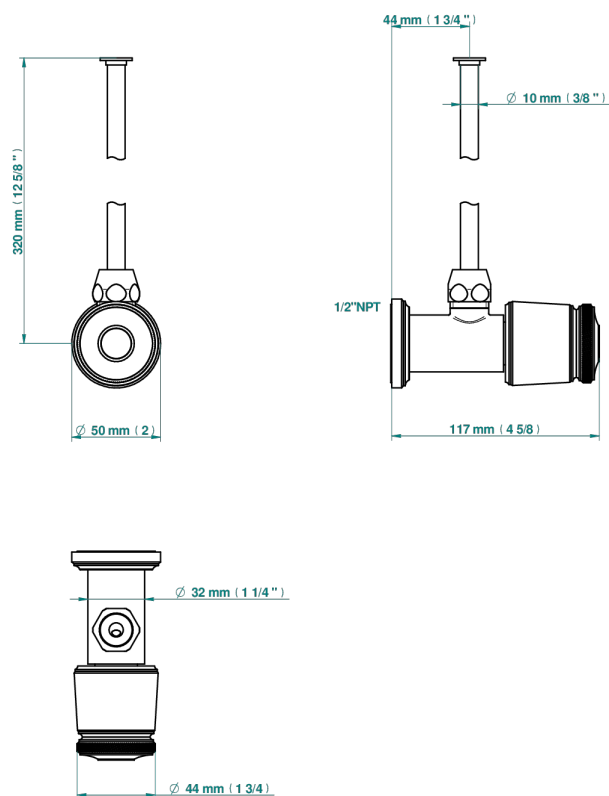

# CORVAIR FIOR DI BOSCO

U8K-181/SWC

Angle supply valve with 3/8" adaptor set for toilet

THG<sup>®</sup>  
PARIS

74656

14/09/2020

## CHARACTERISTIC

- Corvoir Fior di Bosco
- Angle supply valve with 3/8" adaptor set for toilet