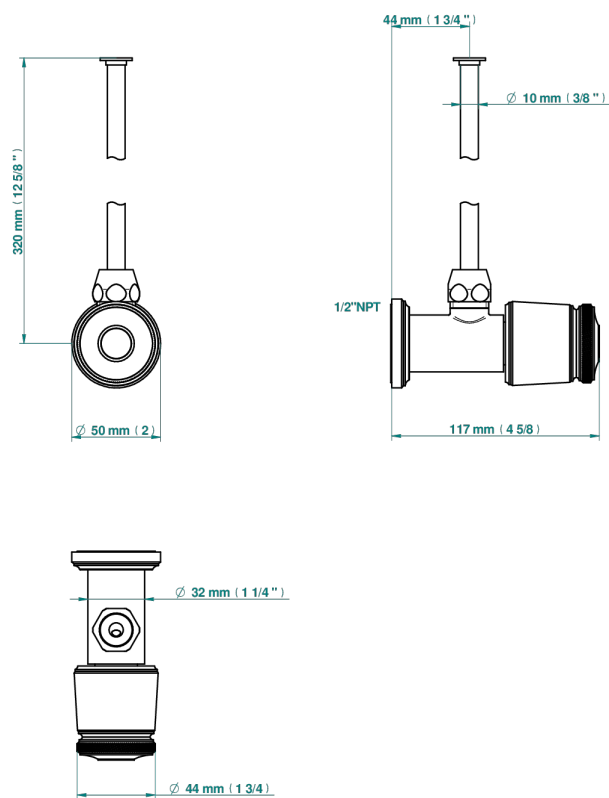

CORVAIR PORTORO

U8H-181/SWC

Angle valve with 3/8 toiletsupply quick adaptator set

THG[®]
PARIS

74655

14/09/2020

CARACTERÍSTICAS

- Corvaair Portoro
- Angle valve with 3/8 toiletsupply quick adaptator set