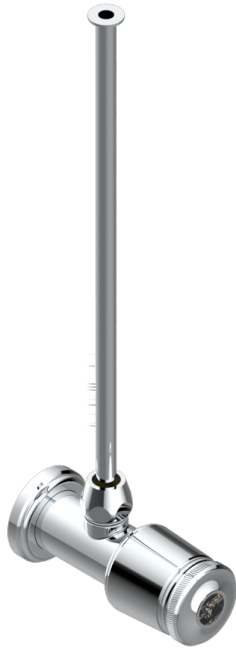

CORVAIR PORTORO

U8H-181/SWC

Angle supply valve with 3/8" adaptor set for toilet

THG[®]
PARIS

CHARACTERISTIC

- Corvaair Portoro
- Angle supply valve with 3/8" adaptor set for toilet

AVAILABLE FINITIONS

Black ceram - D30
Blush PVD - H62
Brass color PVD - H49
Brown bronze color PVD - F33
Chrome polished - A02
Gold color PVD - H52

Gold mat - F07
Gold polished - F01
Graphite PVD - H64
Light coated bronze - D01
Matt Umber PVD - H67
Matt blush PVD - H60

Matt brass color PVD - H50
Matt brown bronze color PVD - F34
Matt chrome (American satin) - C02
Matt gold color PVD - H53
Matt graphite PVD - H65
Matt nickel (American satin) - C01

Matt nickel color PVD - H56
Nickel color PVD - H55
Nickel polished - B01
Soft gold - F30
Soft matt gold - F31
Umber PVD - H66