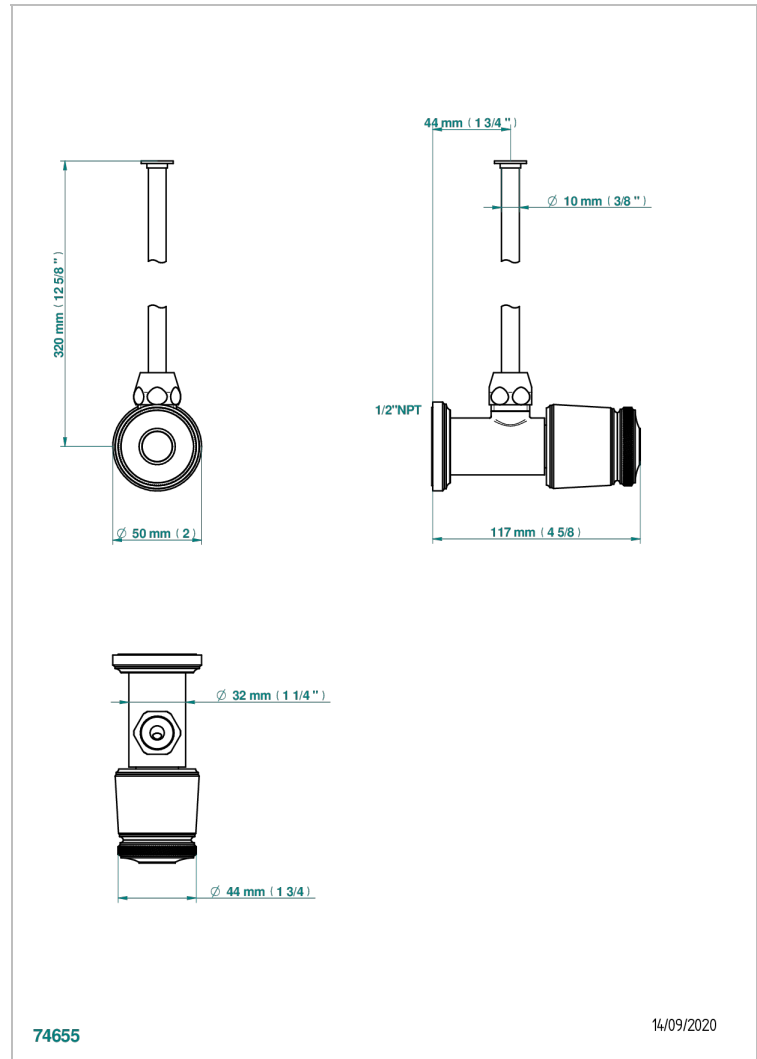

CORVAIR PORTORO

U8H-181/SWC

Angle supply valve with 3/8" adaptor set for toilet

THG[®]
PARIS

CHARACTERISTIC

- Corvaair Portoro
- Angle supply valve with 3/8" adaptor set for toilet

AVAILABLE FINITIONS

Black ceram - D30
Blush PVD - H62
Brass color PVD - H49
Brown bronze color PVD - F33
Chrome polished - A02
Gold color PVD - H52