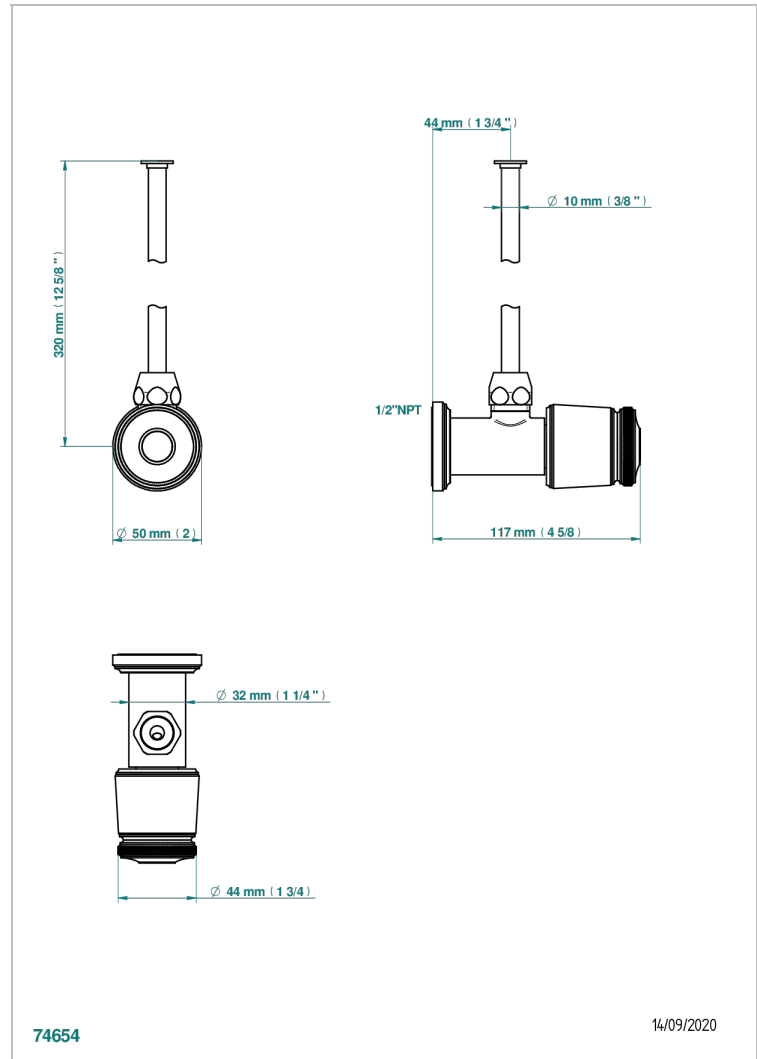

CORVAIR HOWLITE

U8F-181/SWC

Angle valve with 3/8 toiletsupply quick adaptator set

THG[®]
PARIS

CARACTERÍSTICAS

- Corvaire Howlite
- Angle valve with 3/8 toiletsupply quick adaptator set

ACABADOS DISPONIBLES

Bronce claro - D01
Cerámica negra mate - D30
Cromo - A02
Cromo mate - C02
Dorado - F01
Dorado mate - F07

Dorado pálido - F30
Dorado pálido mate (sin barniz) - F31
Níquel - B01
Níquel mate - C01
Pvd blush - H62
Pvd blush mate - H60