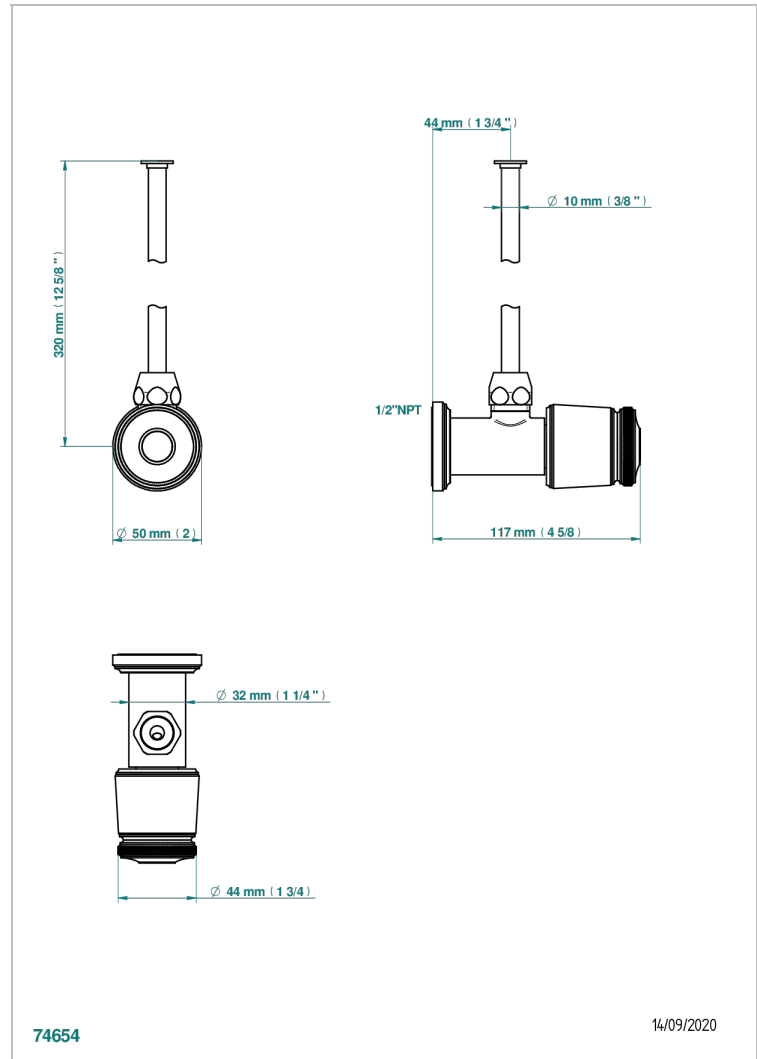

CORVAIR HOWLITE

U8F-181/SWC

Angle supply valve with 3/8" adaptor set for toilet

THG[®]
PARIS

74654

14/09/2020

CHARACTERISTIC

- Corvaire Howlite
- Angle supply valve with 3/8" adaptor set for toilet