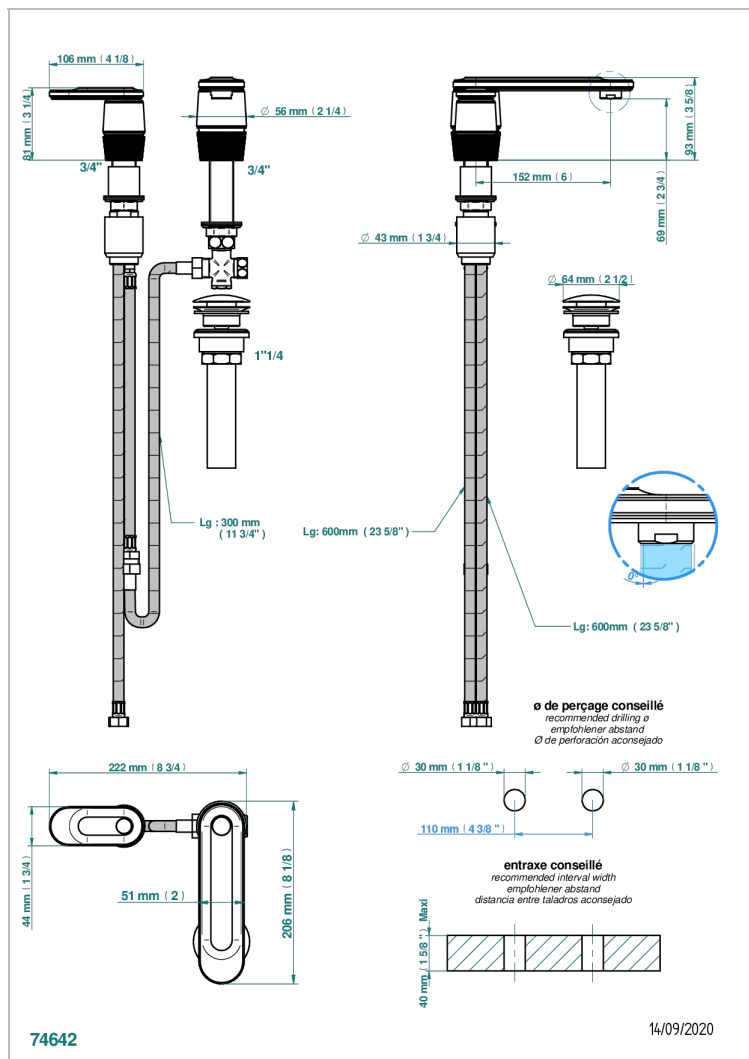

CORVAIR FIOR DI BOSCO WITH LEVER HANDLES

U8L-6590/US

Set of 2-holes lavatory spout and mixer with drain

CHARACTERISTIC

- Corvoir Fior di Bosco with lever handles
- Set of 2-holes lavatory spout and mixer with drain