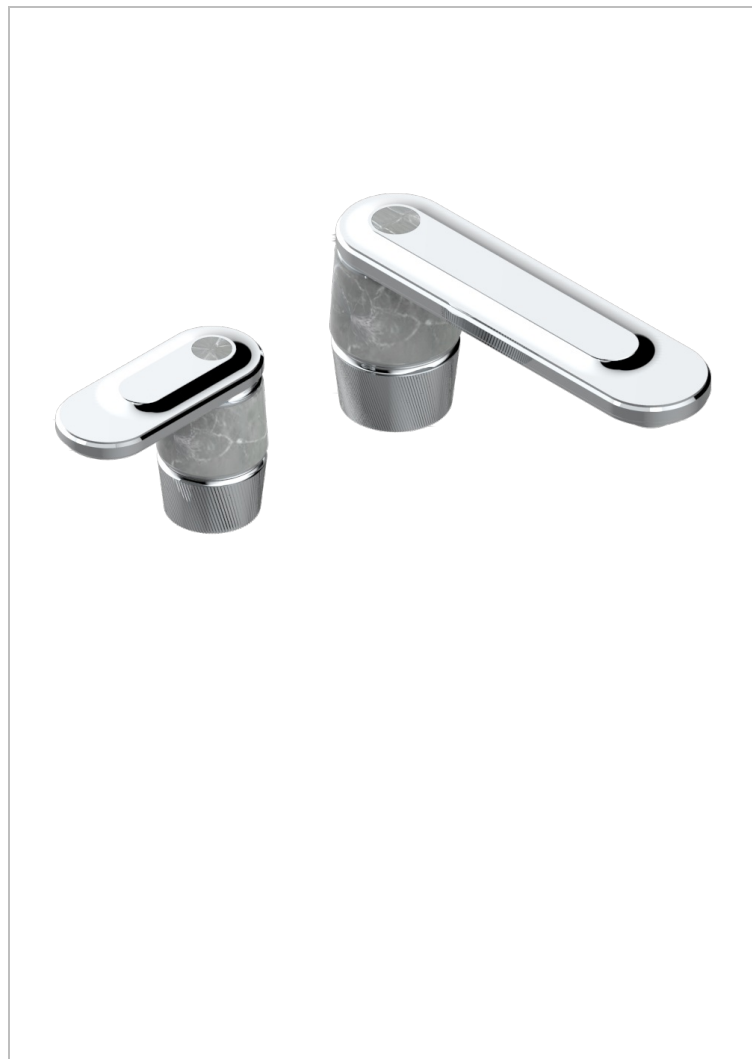

CORVAIR FIOR DI BOSCO WITH LEVER HANDLES

U8L-6590/US

Set of 2-holes lavatory spout and mixer with drain

CHARACTERISTIC

- Corvoir Fior di Bosco with lever handles
- Set of 2-holes lavatory spout and mixer with drain

AVAILABLE FINITIONS

Black ceram - D30
Blush PVD - H62
Brass color PVD - H49
Brown bronze color PVD - F33
Chrome polished - A02
Gold color PVD - H52

Gold mat - F07
Gold polished - F01
Graphite PVD - H64
Light coated bronze - D01
Matt Umber PVD - H67
Matt blush PVD - H60

Matt brass color PVD - H50
Matt brown bronze color PVD - F34
Matt chrome (American satin) - C02
Matt gold color PVD - H53
Matt graphite PVD - H65
Matt nickel (American satin) - C01

Matt nickel color PVD - H56
Nickel color PVD - H55
Nickel polished - B01
Soft gold - F30
Soft matt gold - F31
Umber PVD - H66