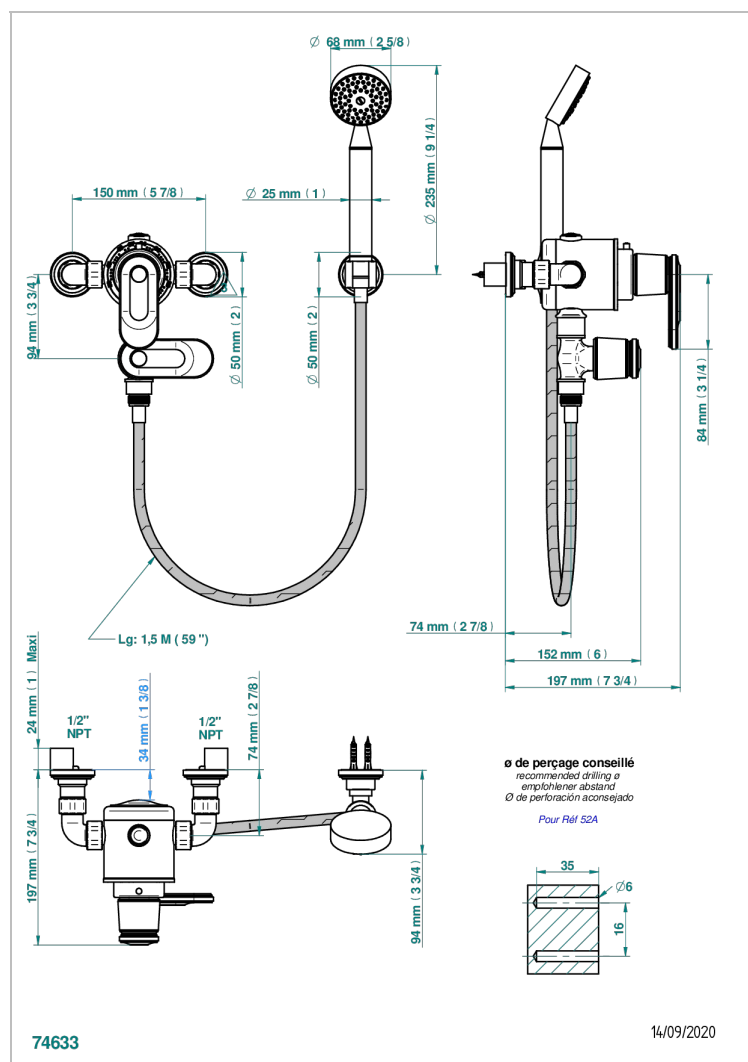

# CORVAIR FIOR DI BOSCO CON MANETAS

U8L-2644TR/US

Wall mounted thermostatic shower mixer, 6" centres

## CARACTERÍSTICAS

- Corvoir Fior di Bosco con manetas
- Wall mounted thermostatic shower mixer, 6" centres