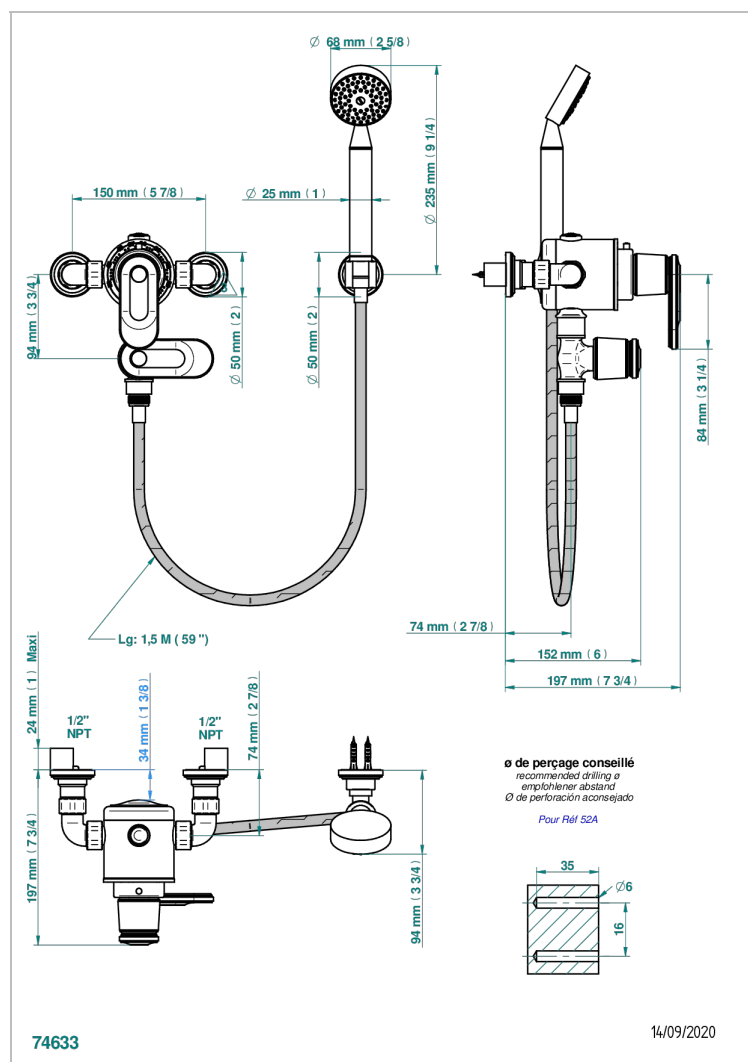

CORVAIR FIOR DI BOSCO WITH LEVER HANDLES

U8L-2644TR/US

Wall mounted thermostatic shower mixer, 6" centres

CHARACTERISTIC

- Corvoir Fior di Bosco with lever handles
- Wall mounted thermostatic shower mixer, 6" centres