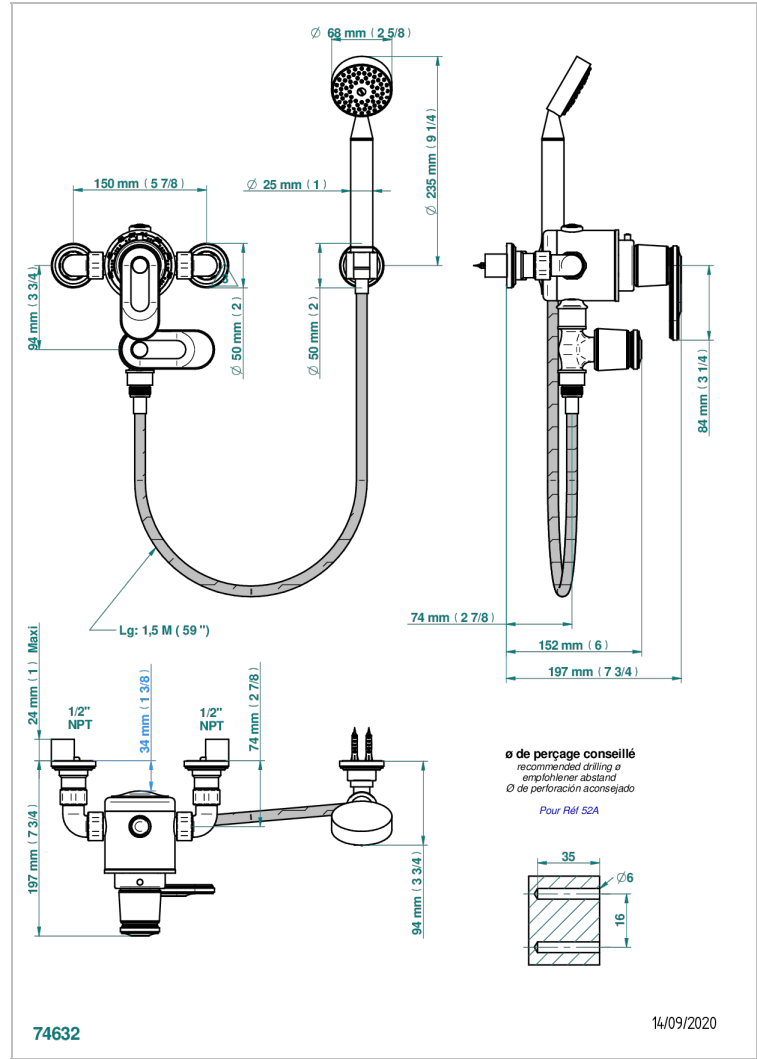

# CORVAIR PORTORO CON MANETAS

U8J-2644TR/US

Wall mounted thermostatic shower mixer, 6" centres

## CARACTERÍSTICAS

- Corvoir Portoro con manetas
- Wall mounted thermostatic shower mixer, 6" centres