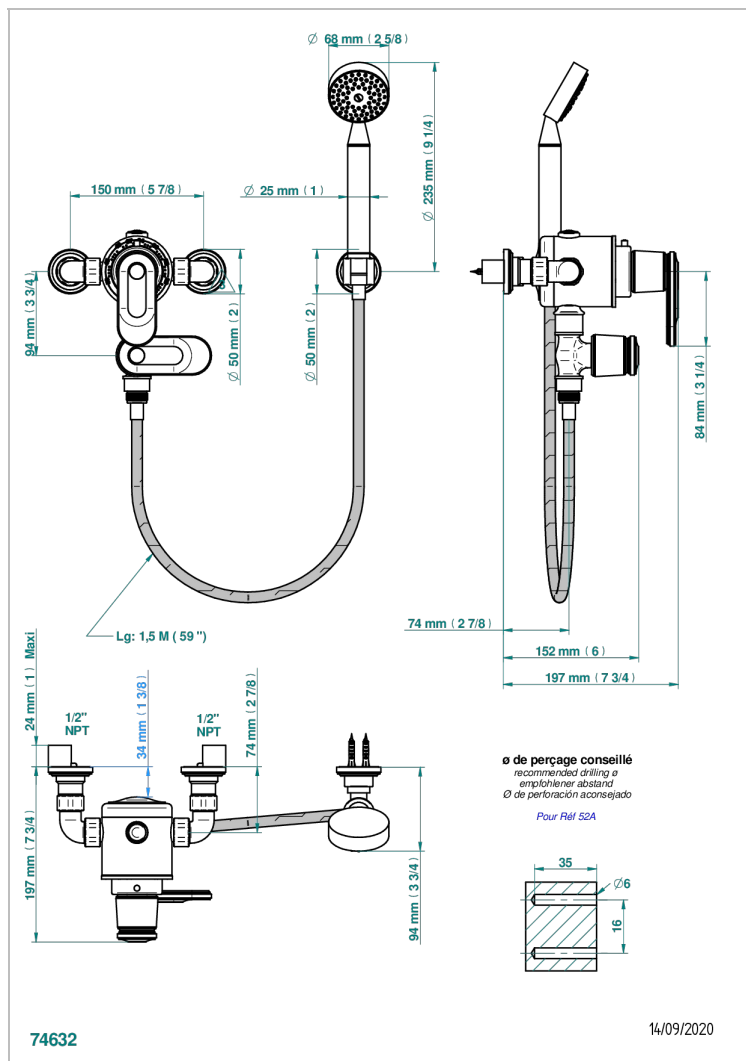

CORVAIR PORTORO WITH LEVER HANDLES

U8J-2644TR/US

Wall mounted thermostatic shower mixer, 6" centres

CHARACTERISTIC

- Corvaair Portoro with lever handles
- Wall mounted thermostatic shower mixer, 6" centres