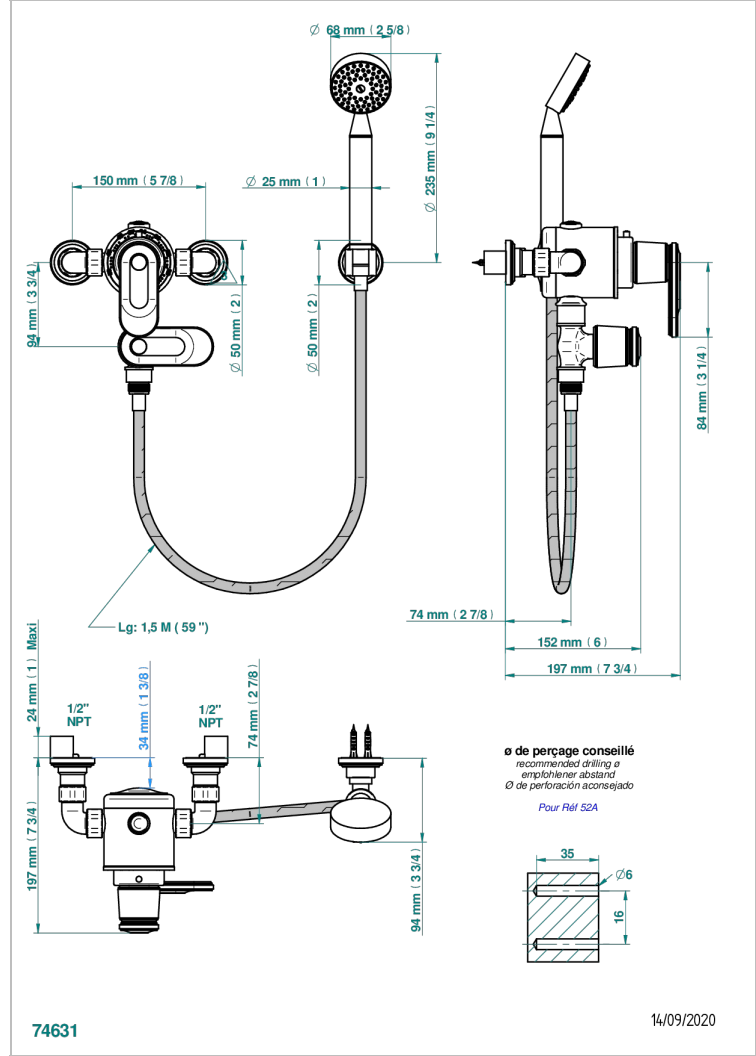

# CORVAIR HOWLITE CON MANETAS

U8G-2644TR/US

Wall mounted thermostatic shower mixer, 6" centres

## CARACTERÍSTICAS

- Corvoir Howlite con manetas
- Wall mounted thermostatic shower mixer, 6" centres