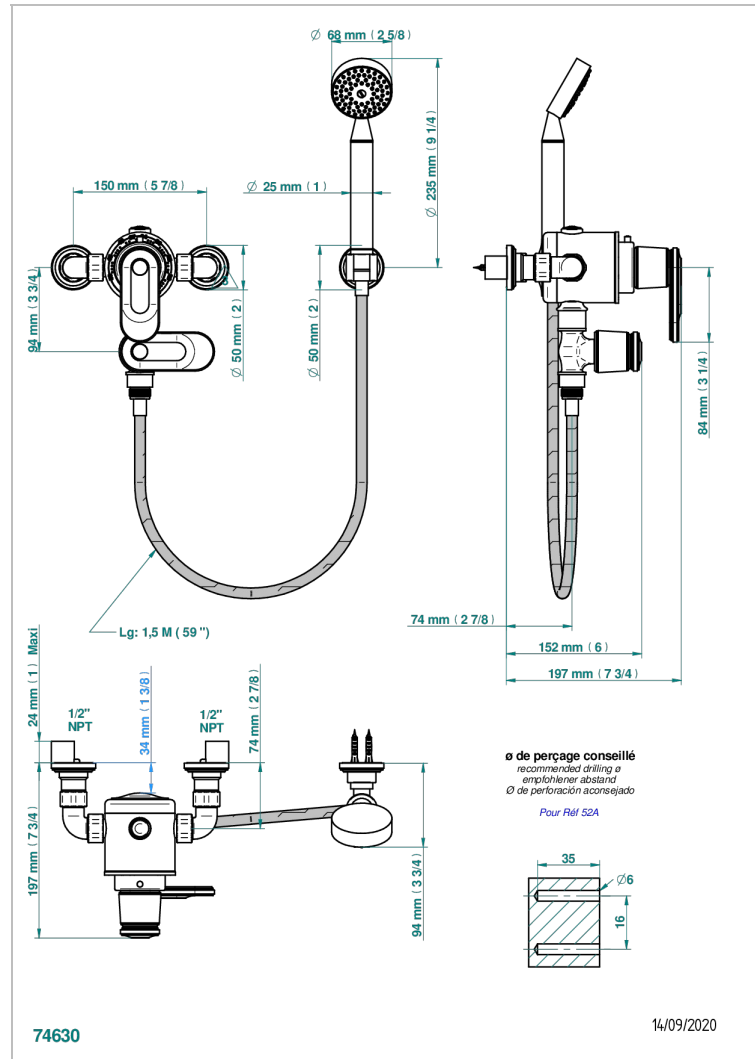

# CORVAIR CON MANETAS

U8E-2644TR/US

Wall mounted thermostatic shower mixer, 6" centres

## CARACTERÍSTICAS

- Corvoir con manetas
- Wall mounted thermostatic shower mixer, 6" centres