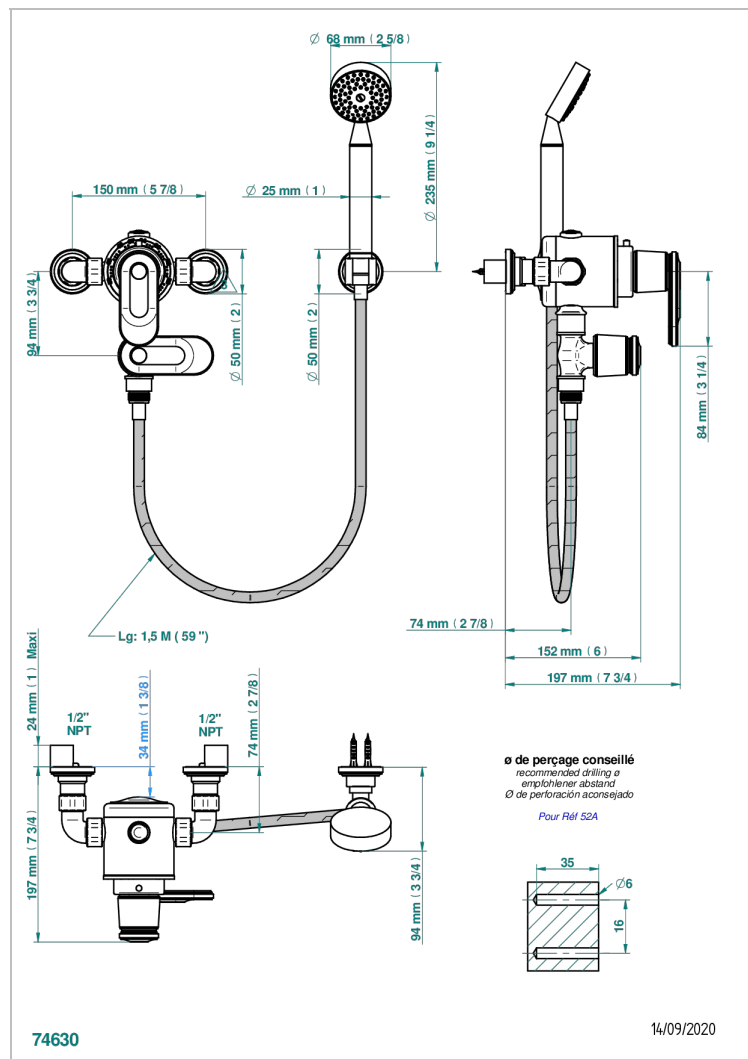

CORVAIR WITH LEVER HANDLES

U8E-2644TR/US

THG[®]
PARIS

Wall mounted thermostatic shower mixer, 6" centres

74630

14/09/2020

CHARACTERISTIC

- Corvoir with lever handles
- Wall mounted thermostatic shower mixer, 6" centres