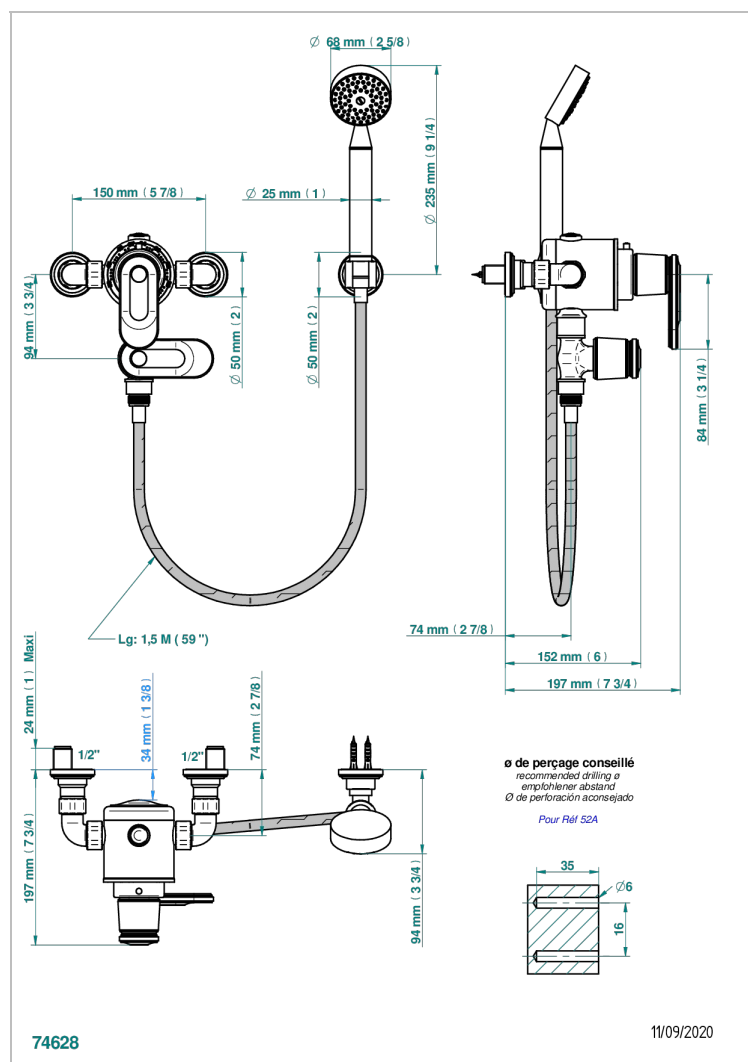

# CORVAIR FIOR DI BOSCO WITH LEVER

U8L-2644TR

Wall mounted thermostatic shower mixer, 150 mm centres

## CHARACTERISTIC

- Corvoir Fior di Bosco with lever
- Wall mounted thermostatic shower mixer, 150 mm centres

## TECHNICAL SPECS

- Recommandé : 3 bars (max. 5 bars) - Advised : 43,5 psi (max. 72 psi)
- 9,5 l/min à 3 bars (2.5 gpm at 43.5 psi)