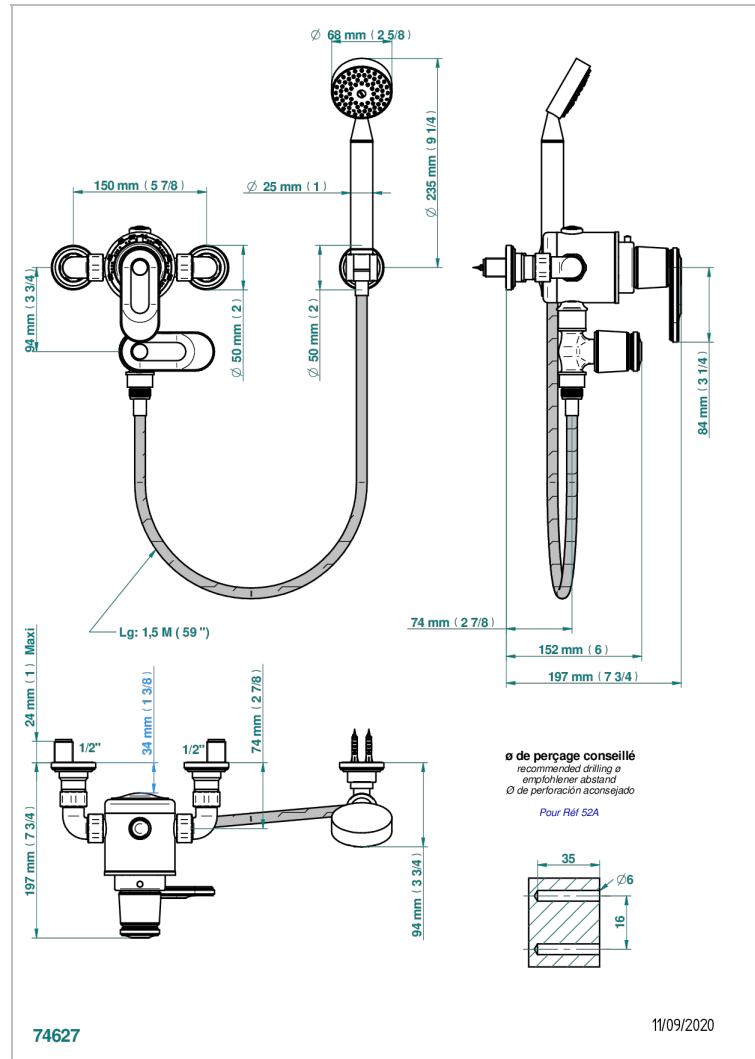

CORVAIR PORTORO WITH LEVER

U8J-2644TR

Wall mounted thermostatic shower mixer, 150 mm centres

CHARACTERISTIC

- Corvaair Portoro with lever
- Wall mounted thermostatic shower mixer, 150 mm centres

TECHNICAL SPECS

- Recommandé : 3 bars (max. 5 bars) - Advised : 43,5 psi (max. 72 psi)
- 9,5 l/min à 3 bars (2.5 gpm at 43.5 psi)

AVAILABLE FINITIONS

Black ceram - D30
Blush PVD - H62
Brass color PVD - H49
Brown bronze color PVD - F33
Gold color PVD - H52
Graphite PVD - H64