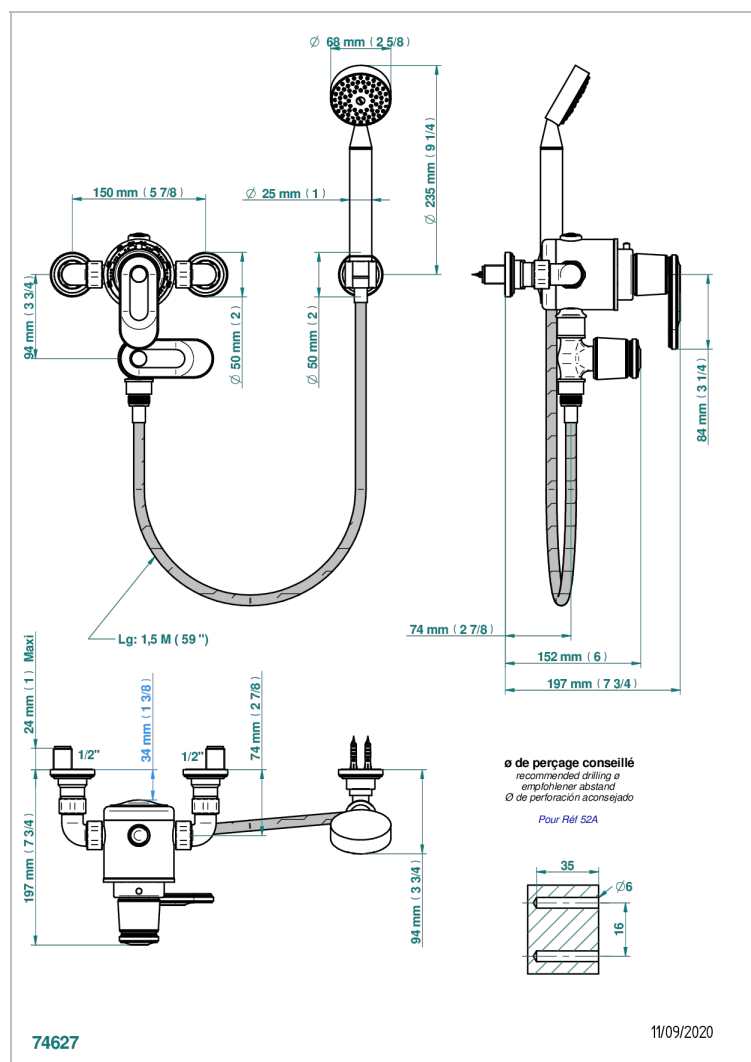

CORVAIR PORTORO WITH LEVER

U8J-2644TR

Wall mounted thermostatic shower mixer, 150 mm centres

CHARACTERISTIC

- Corvaair Portoro with lever
- Wall mounted thermostatic shower mixer, 150 mm centres

TECHNICAL SPECS

- Recommandé : 3 bars (max. 5 bars) - Advised : 43,5 psi (max. 72 psi)
- 9,5 l/min à 3 bars (2.5 gpm at 43.5 psi)

AVAILABLE FINITIONS

Black ceram - D30
Blush PVD - H62
Brass color PVD - H49
Brown bronze color PVD - F33
Gold color PVD - H52
Graphite PVD - H64