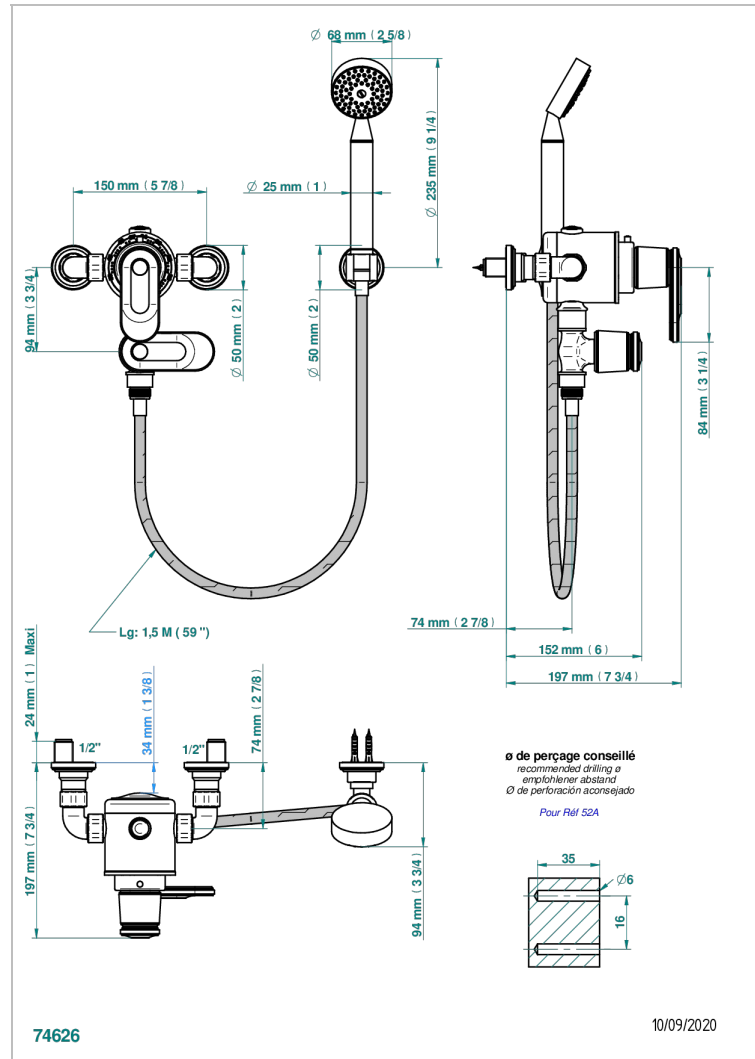

CORVAIR HOWLITE WITH LEVER

U8G-2644TR

Wall mounted thermostatic shower mixer, 150 mm centres

CHARACTERISTIC

- Corvaire Howlite with lever
- Wall mounted thermostatic shower mixer, 150 mm centres

TECHNICAL SPECS

- Recommandé : 3 bars (max. 5 bars) - Advised : 43,5 psi (max. 72 psi)
- 9,5 l/min à 3 bars (2.5 gpm at 43.5 psi)

AVAILABLE FINITIONS

Black ceram - D30
Blush PVD - H62
Brass color PVD - H49
Brown bronze color PVD - F33
Gold color PVD - H52
Graphite PVD - H64