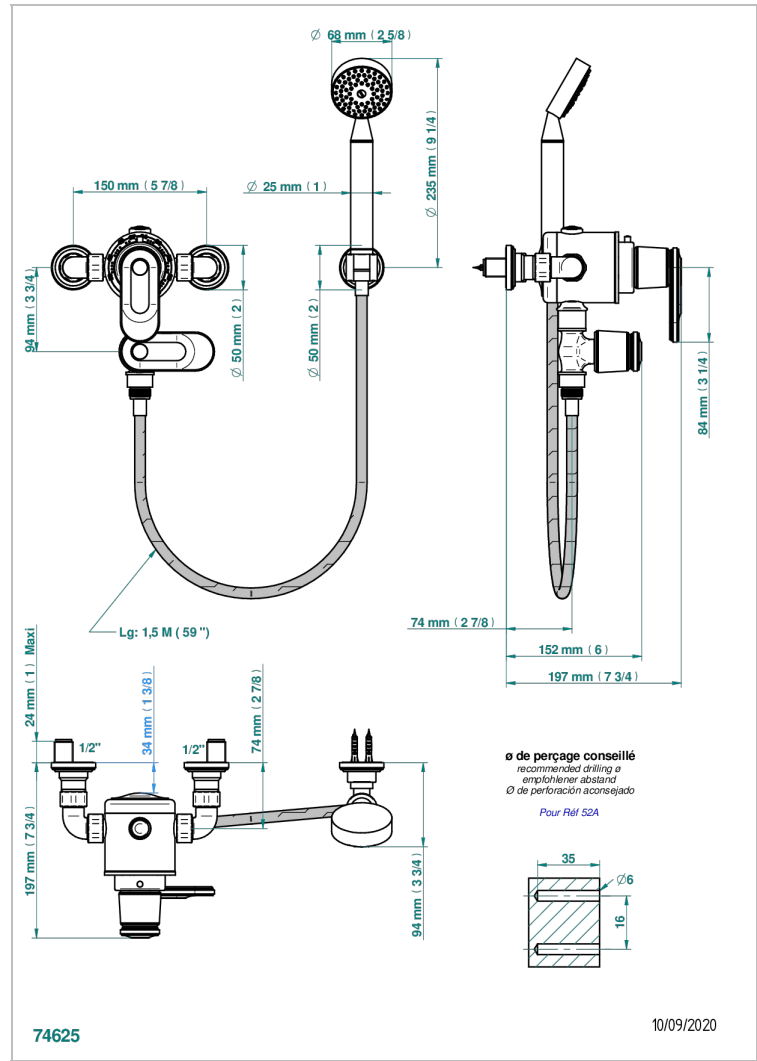

CORVAIR WITH LEVER

U8E-2644TR

Wall mounted thermostatic shower mixer, 150 mm centres

CHARACTERISTIC

- Corvaire with lever
- Wall mounted thermostatic shower mixer, 150 mm centres

TECHNICAL SPECS

- Recommandé : 3 bars (max. 5 bars) - Advised : 43,5 psi (max. 72 psi)
- 9,5 l/min à 3 bars (2.5 gpm at 43.5 psi)