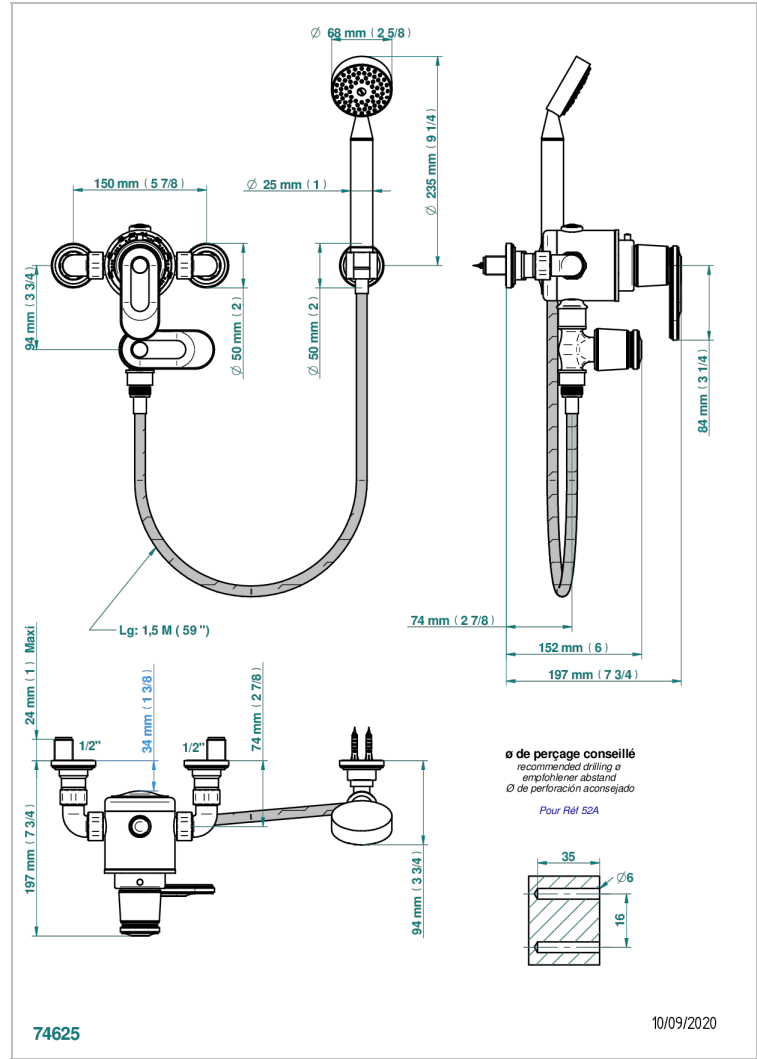

CORVAIR WITH LEVER

U8E-2644TR

Wall mounted thermostatic shower mixer, 150 mm centres

CHARACTERISTIC

- Corvaire with lever
- Wall mounted thermostatic shower mixer, 150 mm centres

TECHNICAL SPECS

- Recommandé : 3 bars (max. 5 bars) - Advised : 43,5 psi (max. 72 psi)
- 9,5 l/min à 3 bars (2.5 gpm at 43.5 psi)