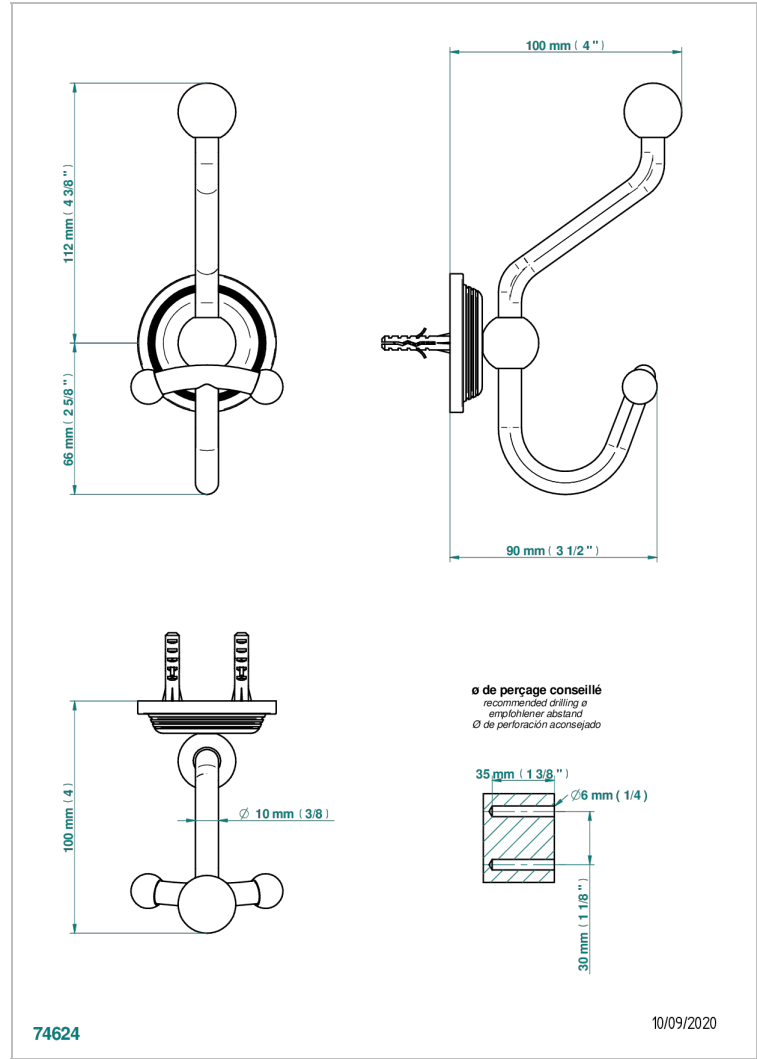

WEST COAST WHITE ONYX WITH LEVER HANDLES

U9H-510A

Double robe hook

CHARACTERISTIC

- West Coast White Onyx with lever handles
- Double robe hook

AVAILABLE FINITIONS

Black ceram - D30
Blush PVD - H62
Brass color PVD - H49
Brown bronze color PVD - F33
Chrome polished - A02
Copper antique matt, coated - H07

Matt nickel (American satin) - C01
Matt nickel color PVD - H56
Natural smoked Brass - A13
Nickel antique / Sovereign - H28
Nickel color PVD - H55
Nickel polished - B01

Soft gold - F30
Soft matt gold - F31
Umber PVD - H66