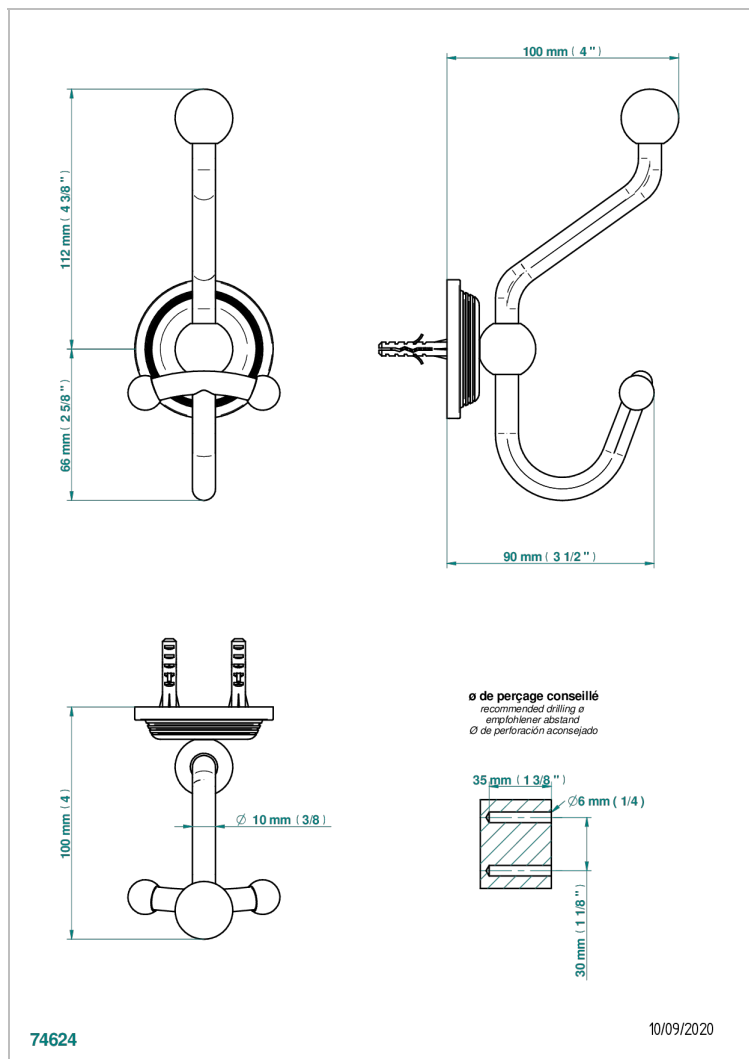

WEST COAST WHITE ONYX WITH LEVER HANDLES

U9H-510A

Double robe hook

CHARACTERISTIC

- West Coast White Onyx with lever handles
- Double robe hook

AVAILABLE FINITIONS

Antique nickel - H28
Black ceram - D30
Blush PVD - H62
Brass color PVD - H49
Brown bronze color PVD - F33
Gold color PVD - H52