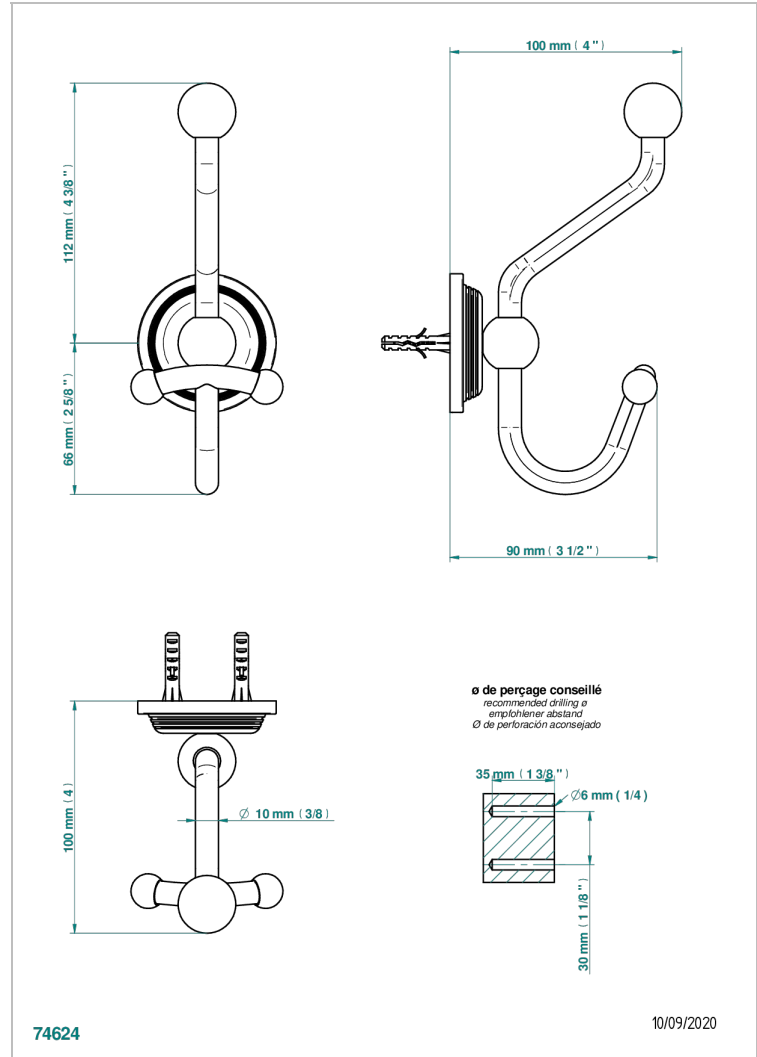

WEST COAST WHITE ONYX

U9G-510A

Double robe hook

CHARACTERISTIC

- West Coast White Onyx
- Double robe hook

AVAILABLE FINITIONS

Black ceram - D30
Blush PVD - H62
Brass color PVD - H49
Brown bronze color PVD - F33
Chrome polished - A02
Copper antique matt, coated - H07

Matt nickel (American satin) - C01
Matt nickel color PVD - H56
Natural smoked Brass - A13
Nickel antique / Sovereign - H28
Nickel color PVD - H55
Nickel polished - B01

Soft gold - F30
Soft matt gold - F31
Umber PVD - H66