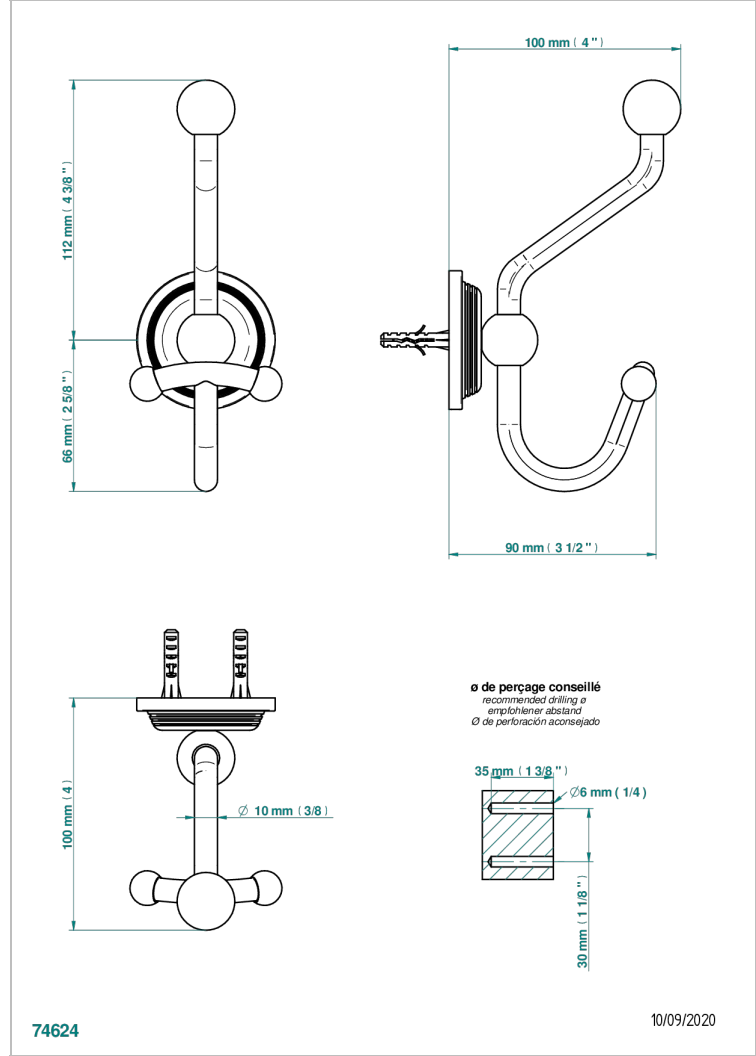

WEST COAST WHITE ONYX

U9G-510A

Double robe hook

CHARACTERISTIC

- West Coast White Onyx
- Double robe hook

AVAILABLE FINITIONS

Antique nickel - H28
Black ceram - D30
Blush PVD - H62
Brass color PVD - H49
Brown bronze color PVD - F33
Gold color PVD - H52