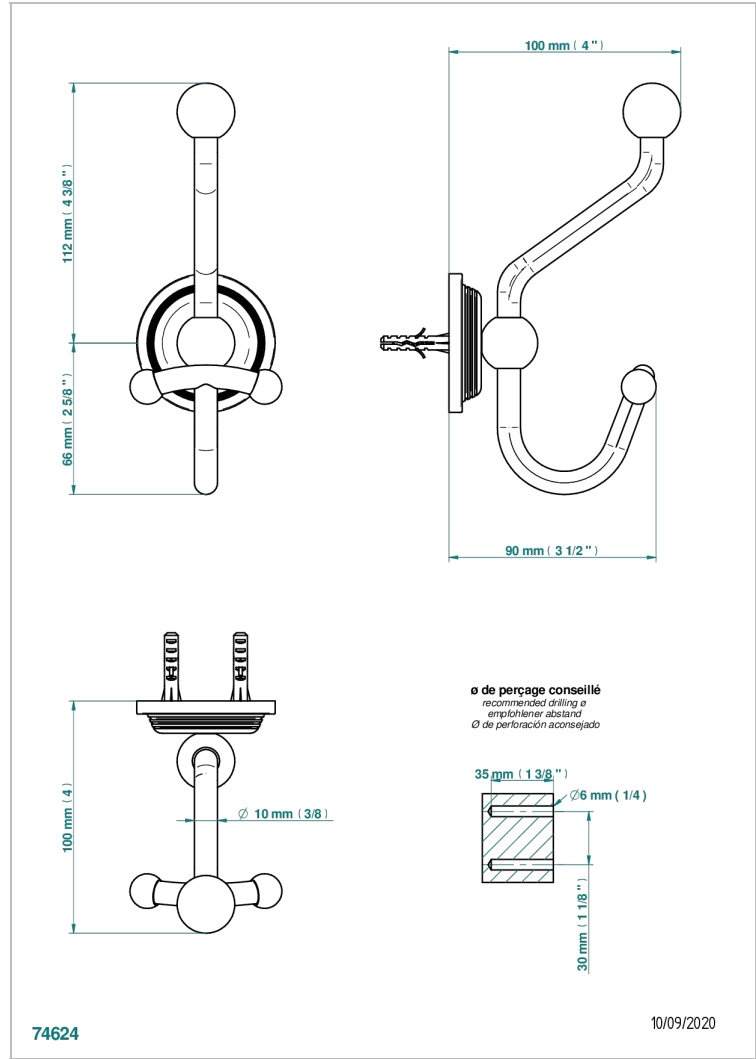

WEST COAST BLACK ONYX WITH LEVER HANDLES

U9F-510A

Double robe hook

CHARACTERISTIC

- West Coast Black Onyx with lever handles
- Double robe hook

AVAILABLE FINITIONS

Black ceram - D30
Blush PVD - H62
Brass color PVD - H49
Brown bronze color PVD - F33
Chrome polished - A02
Copper antique matt, coated - H07