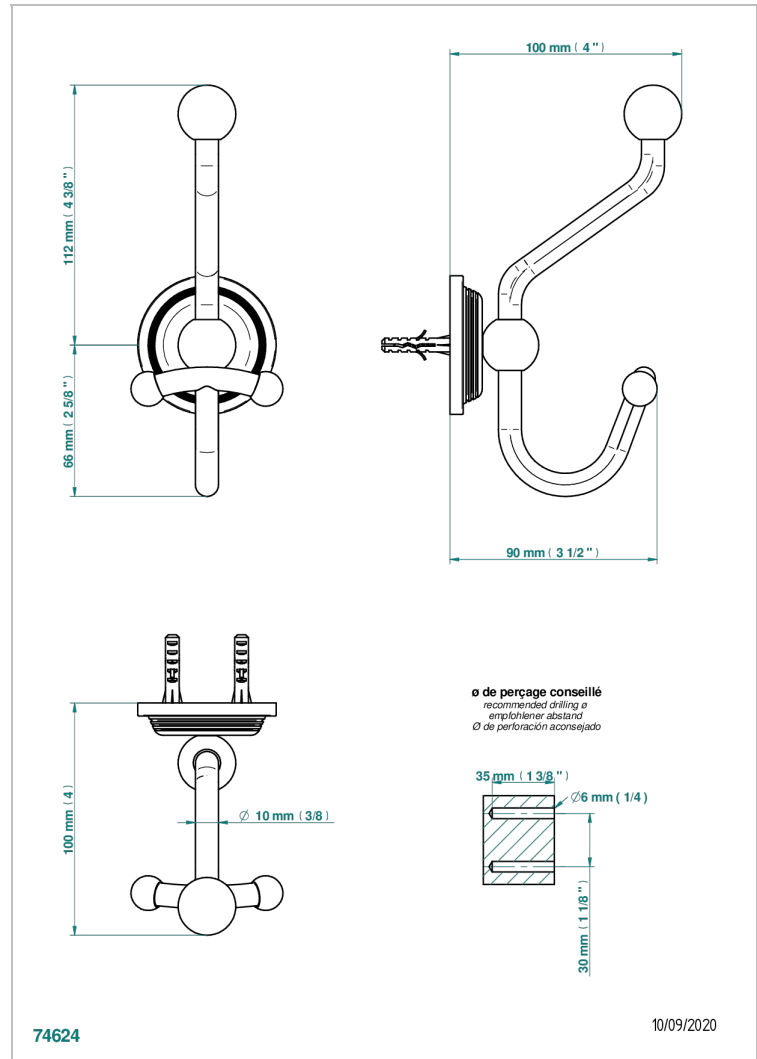

# WEST COAST BLACK ONYX WITH LEVER

U9F-510A

Double robe hook

## CHARACTERISTIC

- West Coast Black Onyx with lever
- Double robe hook