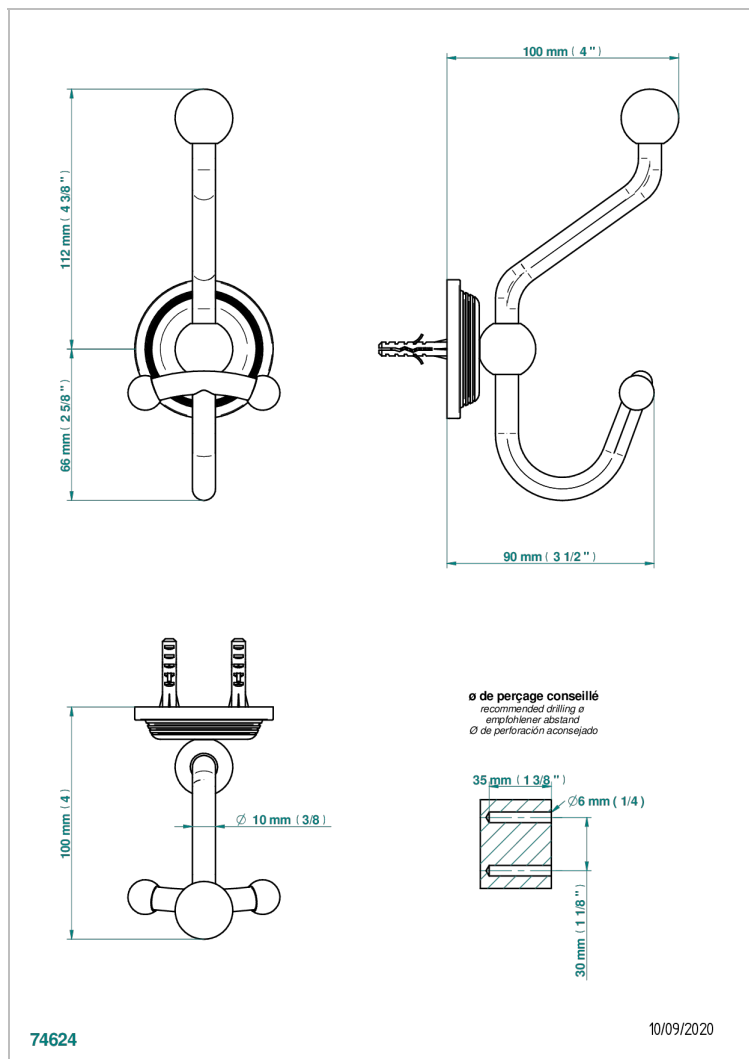

WEST COAST BLACK ONYX WITH LEVER

U9F-510A

Double robe hook

CHARACTERISTIC

- West Coast Black Onyx with lever
- Double robe hook

AVAILABLE FINITIONS

Antique nickel - H28
Black ceram - D30
Blush PVD - H62
Brass color PVD - H49
Brown bronze color PVD - F33
Gold color PVD - H52