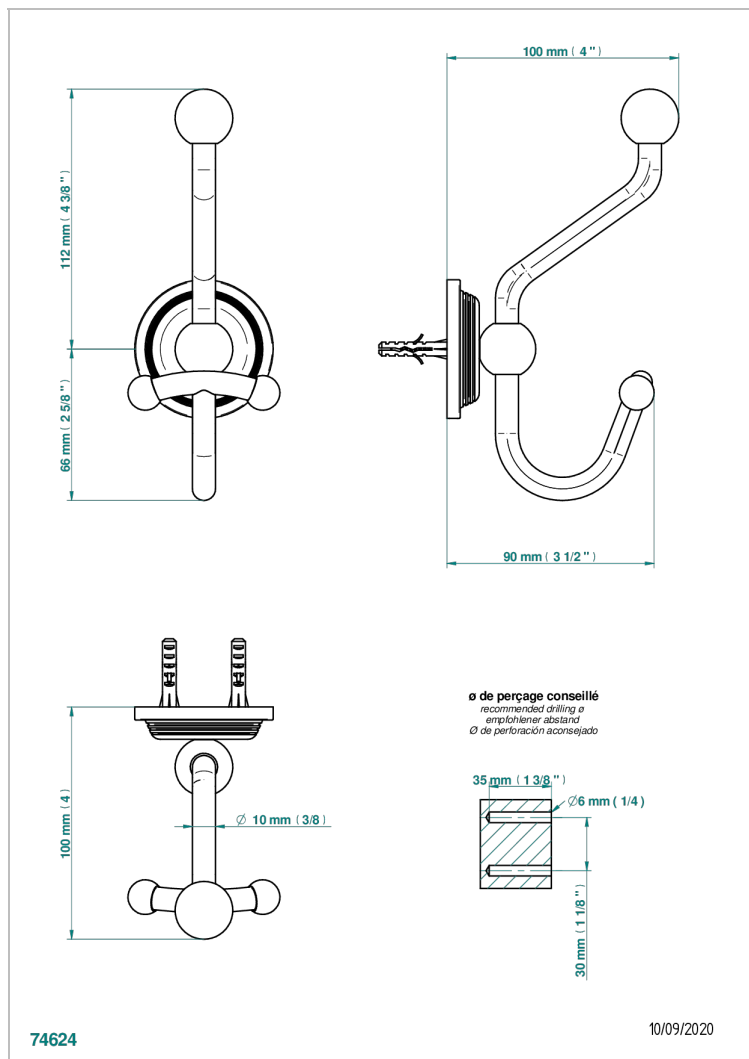

# WEST COAST BLACK ONYX WITH LEVER

U9F-510A

Double robe hook

## CHARACTERISTIC

- West Coast Black Onyx with lever
- Double robe hook