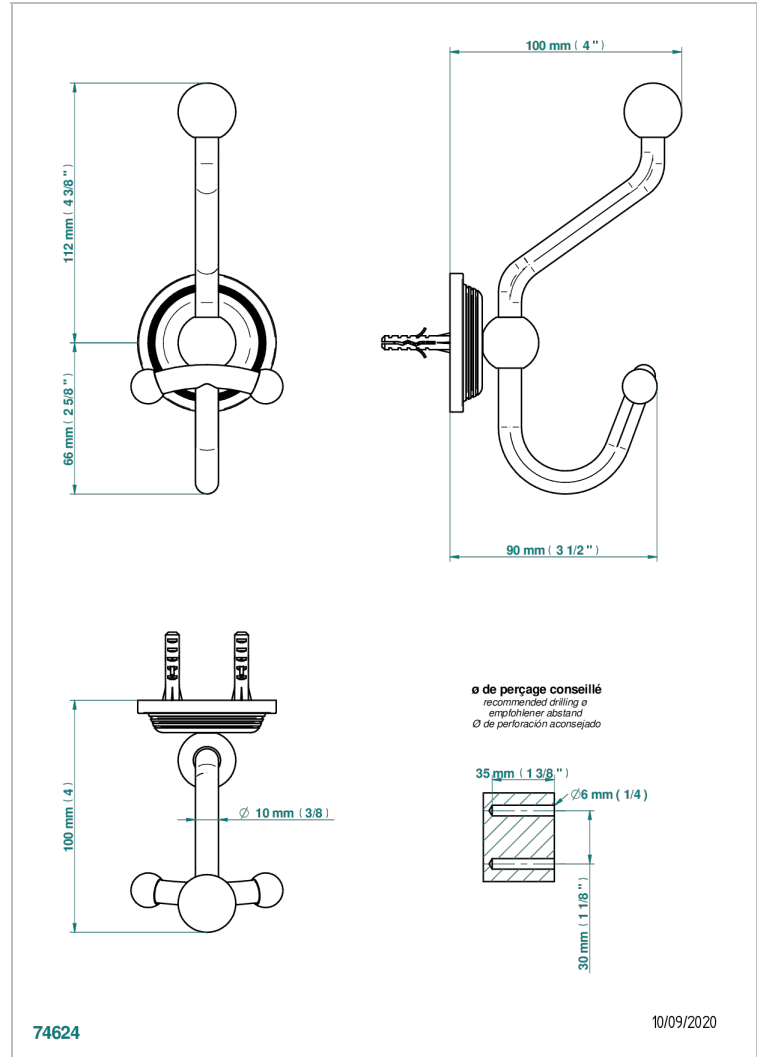

WEST COAST WITH GUILLOCHE DECOR WITH LEVER HANDLES

U9D-510A

Double robe hook

CHARACTERISTIC

- West coast with Guilloché decor with lever handles
- Double robe hook

AVAILABLE FINITIONS

Black ceram - D30
Blush PVD - H62
Brass color PVD - H49
Brown bronze color PVD - F33
Chrome polished - A02
Copper antique matt, coated - H07

Matt nickel (American satin) - C01
Matt nickel color PVD - H56
Natural smoked Brass - A13
Nickel antique / Sovereign - H28
Nickel color PVD - H55
Nickel polished - B01

Polished chrome with gold inlay - GA1
Soft gold - F30
Soft matt gold - F31
Umber PVD - H66