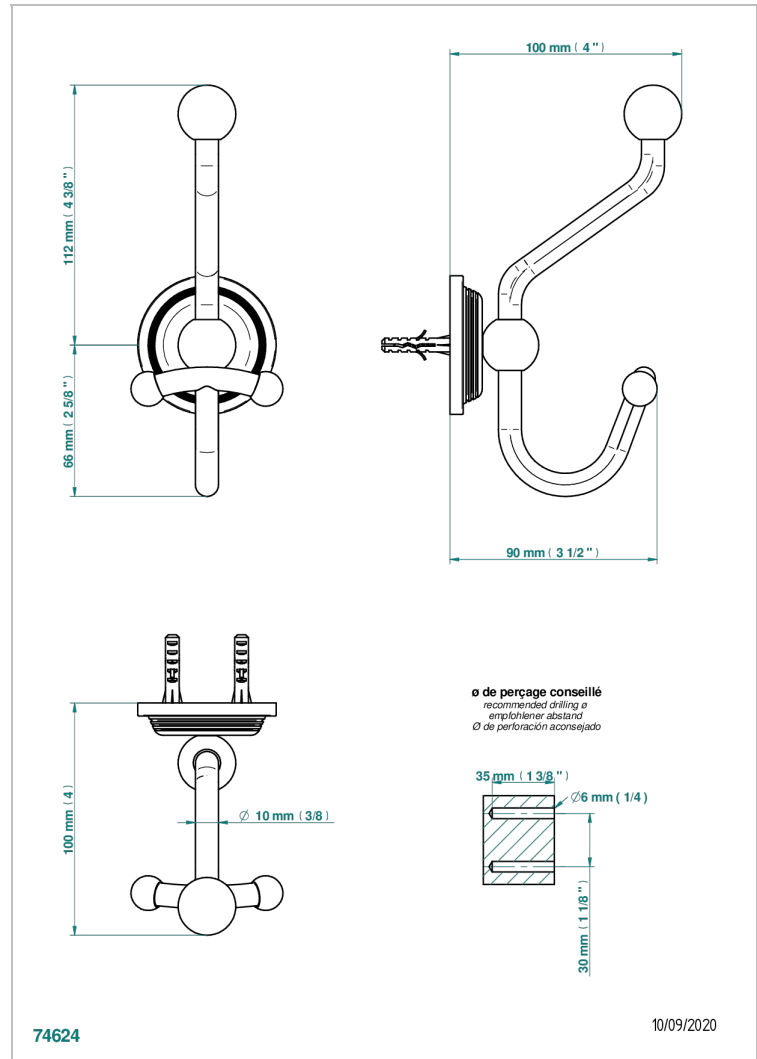

# WEST COAST WITH GUILLOCHE DECOR WITH LEVER

U9D-510A

Double robe hook

## CHARACTERISTIC

- West coast with Guilloché decor with lever
- Double robe hook