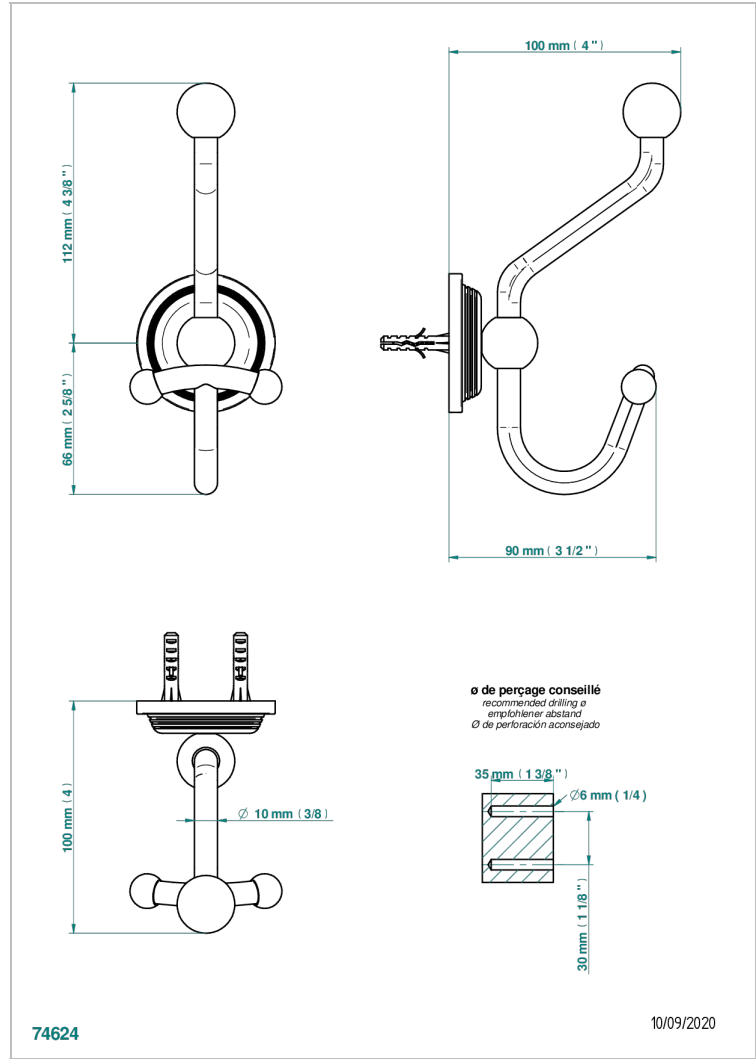

WEST COAST WITH GUILLOCHE DECOR WITH LEVER

U9D-510A

Double robe hook

CHARACTERISTIC

- West coast with Guilloché decor with lever
- Double robe hook

AVAILABLE FINITIONS

Antique nickel - H28
Black ceram - D30
Blush PVD - H62
Brass color PVD - H49
Brown bronze color PVD - F33
Gold color PVD - H52