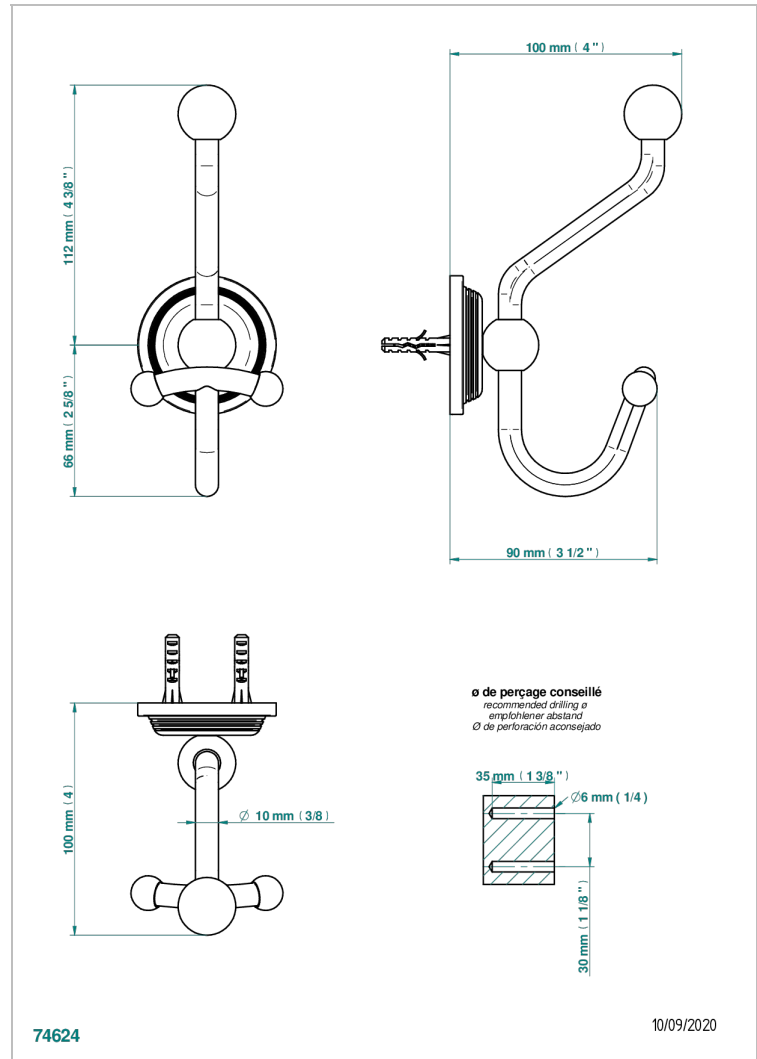

WEST COAST WITH GUILLOCHE DECOR WITH LEVER

U9D-510A

Double robe hook

CHARACTERISTIC

- West coast with Guilloché decor with lever
- Double robe hook

AVAILABLE FINITIONS

Antique nickel - H28
Black ceram - D30
Blush PVD - H62
Brass color PVD - H49
Brown bronze color PVD - F33
Gold color PVD - H52