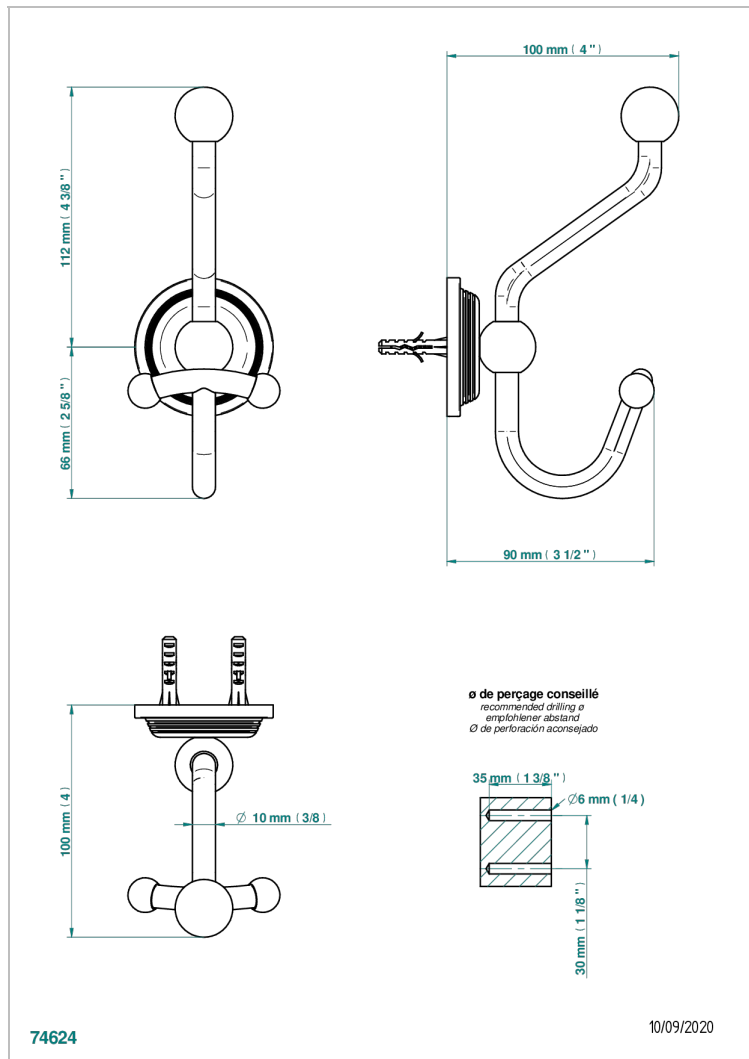

# WEST COAST WITH GUILLOCHE DECOR WITH LEVER

U9D-510A

双人浴衣架

## 特色

- West coast with Guilloché decor with lever
- 双人浴衣架