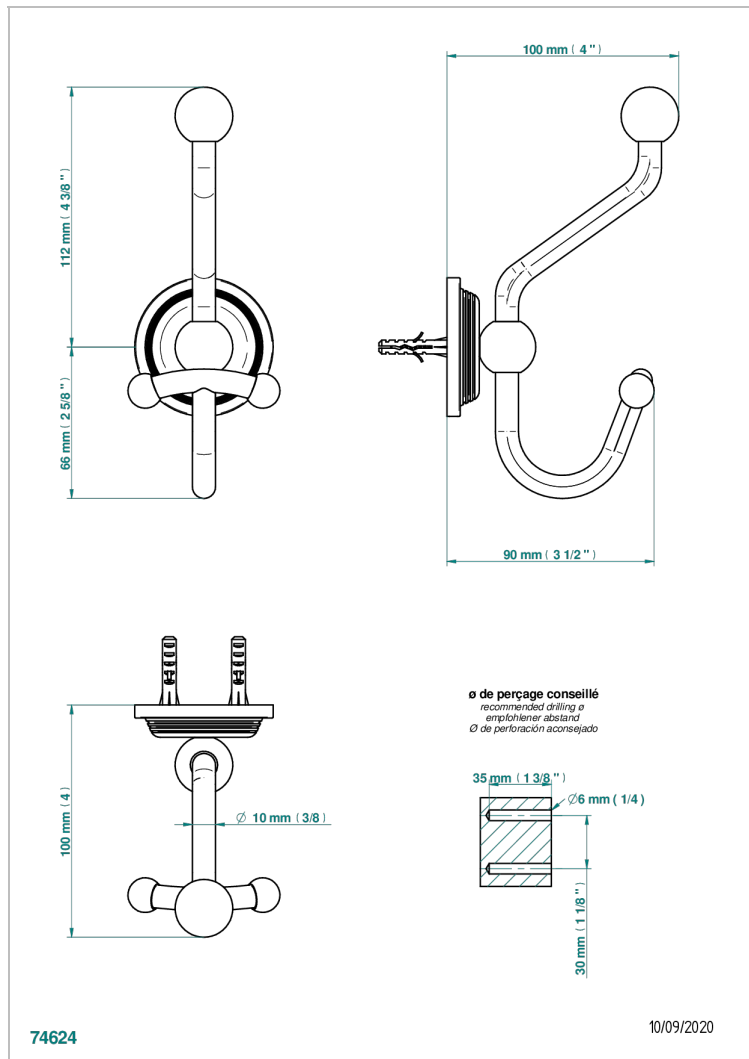

WEST COAST WITH GUILLOCHE DECOR

U9C-510A

Double robe hook

CHARACTERISTIC

- West coast with Guilloché decor
- Double robe hook

AVAILABLE FINITIONS

Black ceram - D30
Blush PVD - H62
Brass color PVD - H49
Brown bronze color PVD - F33
Chrome polished - A02
Copper antique matt, coated - H07

Matt nickel (American satin) - C01
Matt nickel color PVD - H56
Natural smoked Brass - A13
Nickel antique / Sovereign - H28
Nickel color PVD - H55
Nickel polished - B01

Polished chrome with gold inlay - GA1
Soft gold - F30
Soft matt gold - F31
Umber PVD - H66