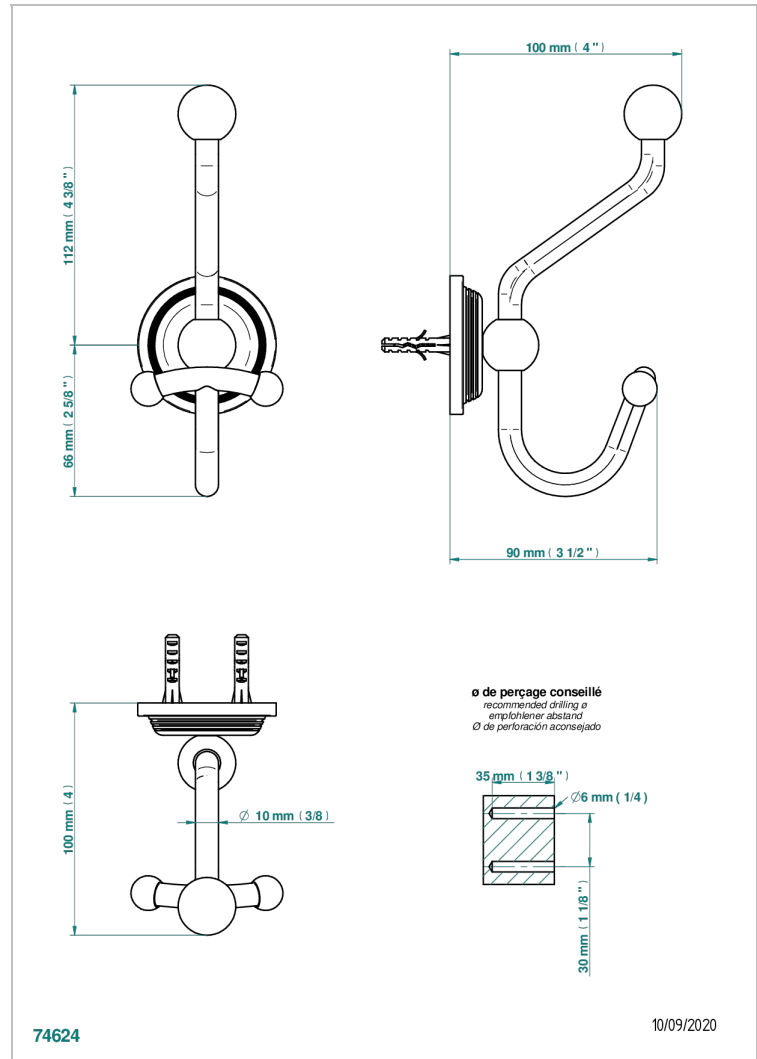

WEST COAST WITH GUILLOCHE DECOR

U9C-510A

Double robe hook

CHARACTERISTIC

- West coast with Guilloché decor
- Double robe hook

AVAILABLE FINITIONS

Antique nickel - H28
Black ceram - D30
Blush PVD - H62
Brass color PVD - H49
Brown bronze color PVD - F33
Gold color PVD - H52