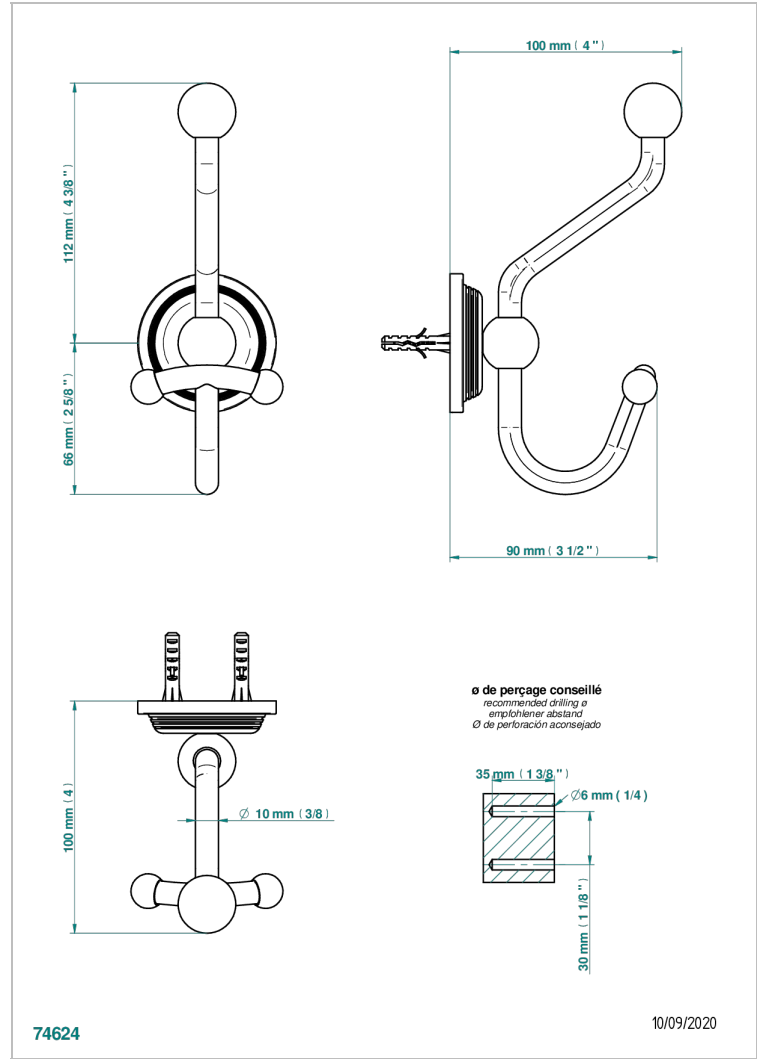

WEST COAST WITH GUILLOCHE DECOR

U9C-510A

Double robe hook

CHARACTERISTIC

- West coast with Guilloché decor
- Double robe hook

AVAILABLE FINITIONS

Antique nickel - H28
Black ceram - D30
Blush PVD - H62
Brass color PVD - H49
Brown bronze color PVD - F33
Gold color PVD - H52