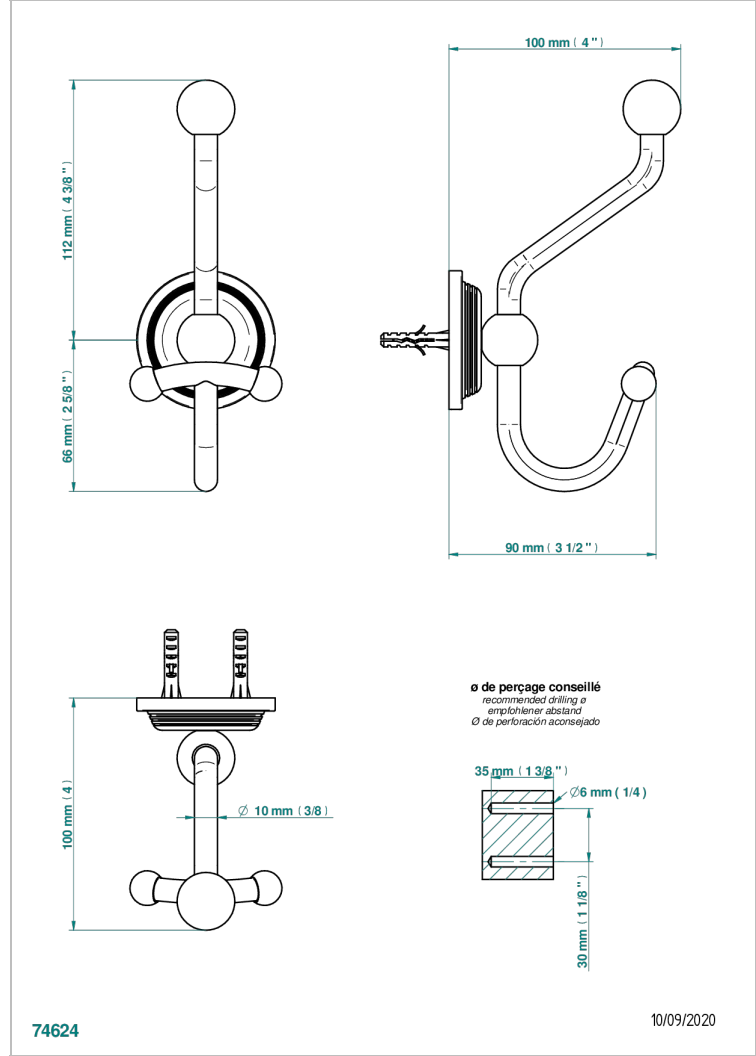

WEST COAST WITH GUILLOCHE DECOR

U9C-510A

双人浴衣架

THG[®]
PARIS

特色

- West coast with Guilloché decor
- 双人浴衣架

可选饰面

Black ceram - D30
Blush PVD - H62
Graphite PVD - H64
Matt Umber PVD - H67
Matt blush PVD - H60
Matt graphite PVD - H65