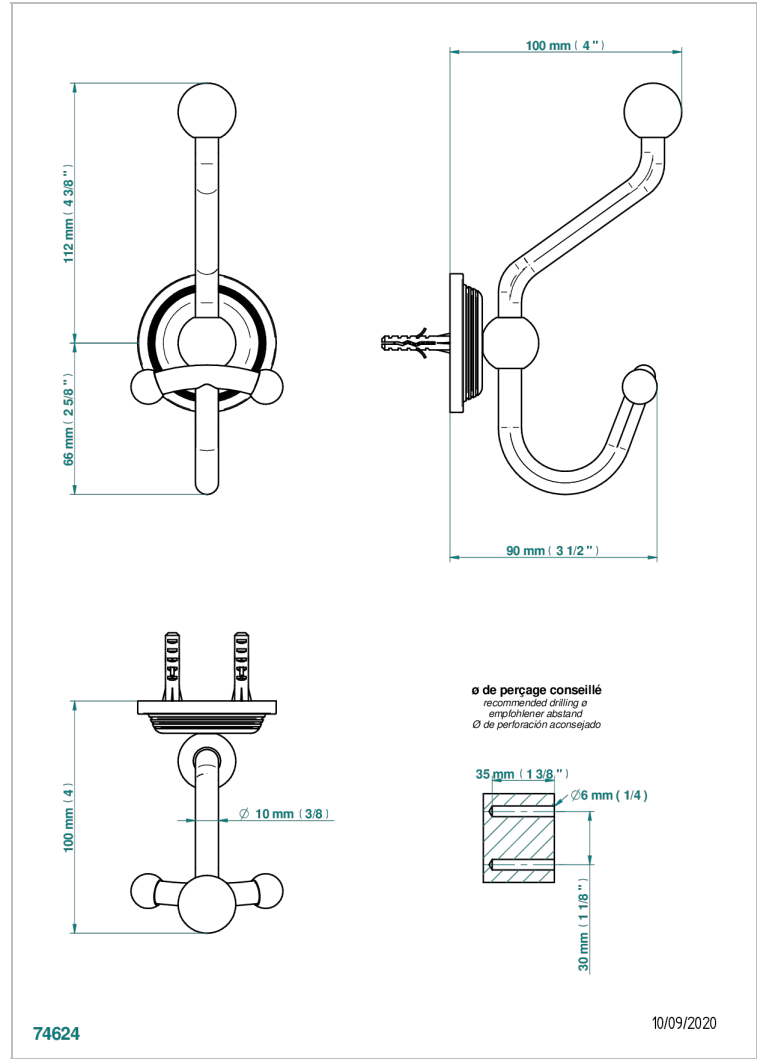

# WEST COAST METAL WITH LEVER HANDLES

U9B-510A

Double robe hook

## CHARACTERISTIC

- West Coast Metal with lever handles
- Double robe hook