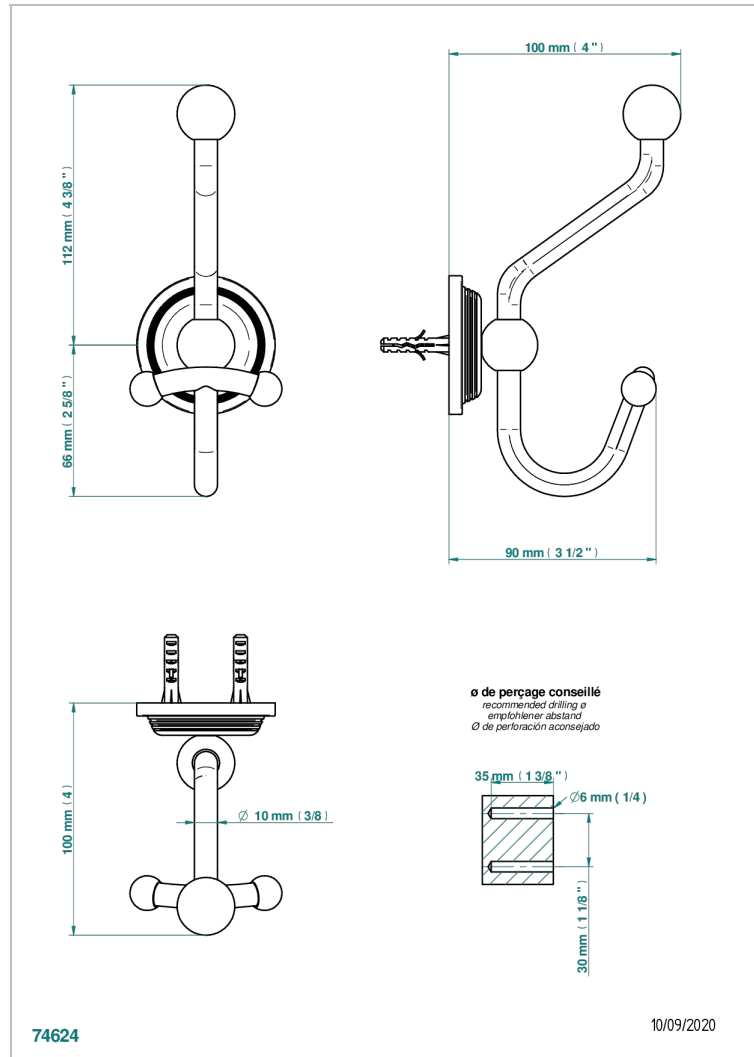

# WEST COAST METAL WITH LEVER

U9B-510A

Double robe hook

## CHARACTERISTIC

- West Coast Metal with lever
- Double robe hook