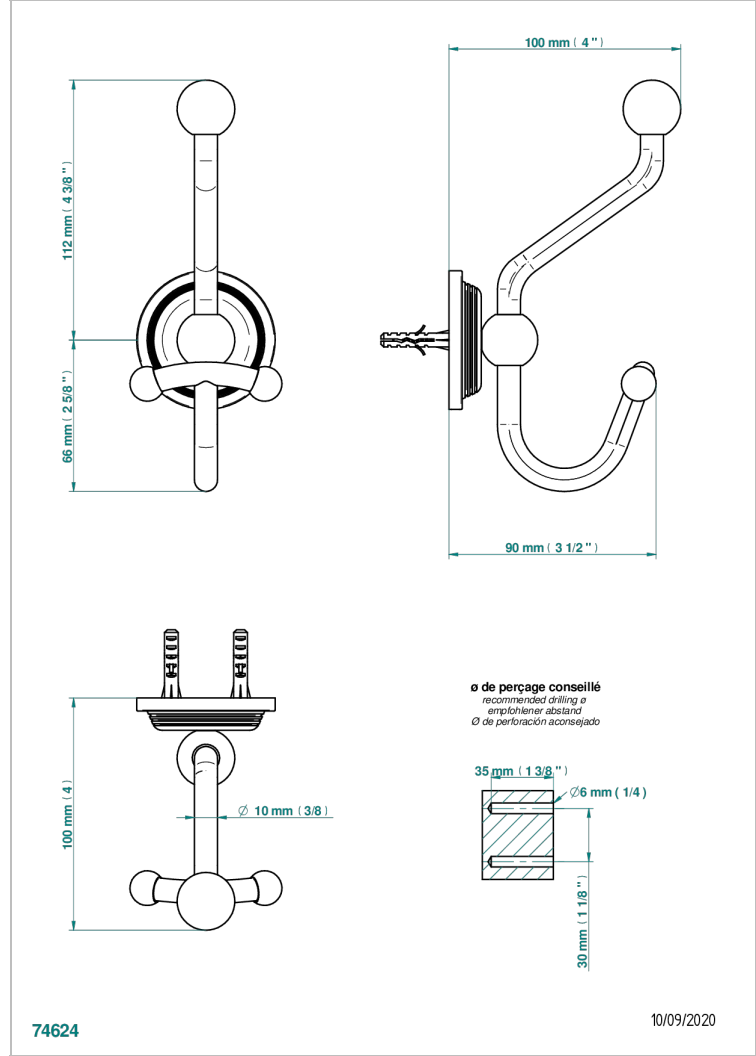

WEST COAST METAL WITH LEVER

U9B-510A

Double robe hook

74624

10/09/2020

CHARACTERISTIC

- West Coast Metal with lever
- Double robe hook

AVAILABLE FINITIONS