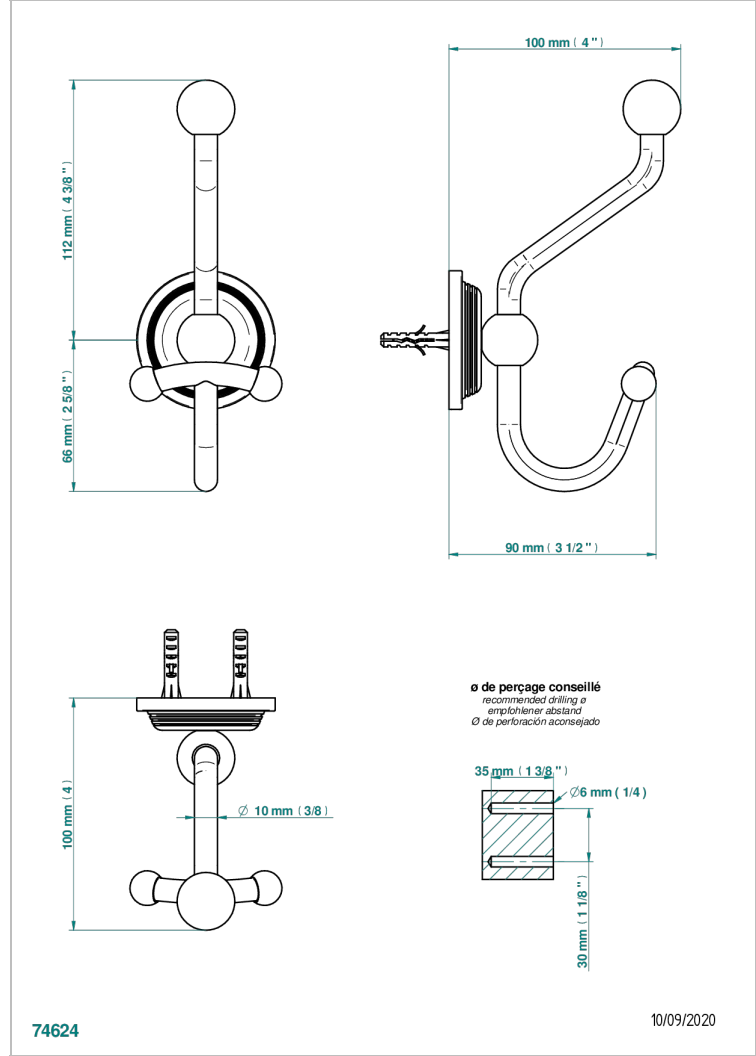

# WEST COAST METAL WITH LEVER

U9B-510A

Double robe hook

## CHARACTERISTIC

- West Coast Metal with lever
- Double robe hook