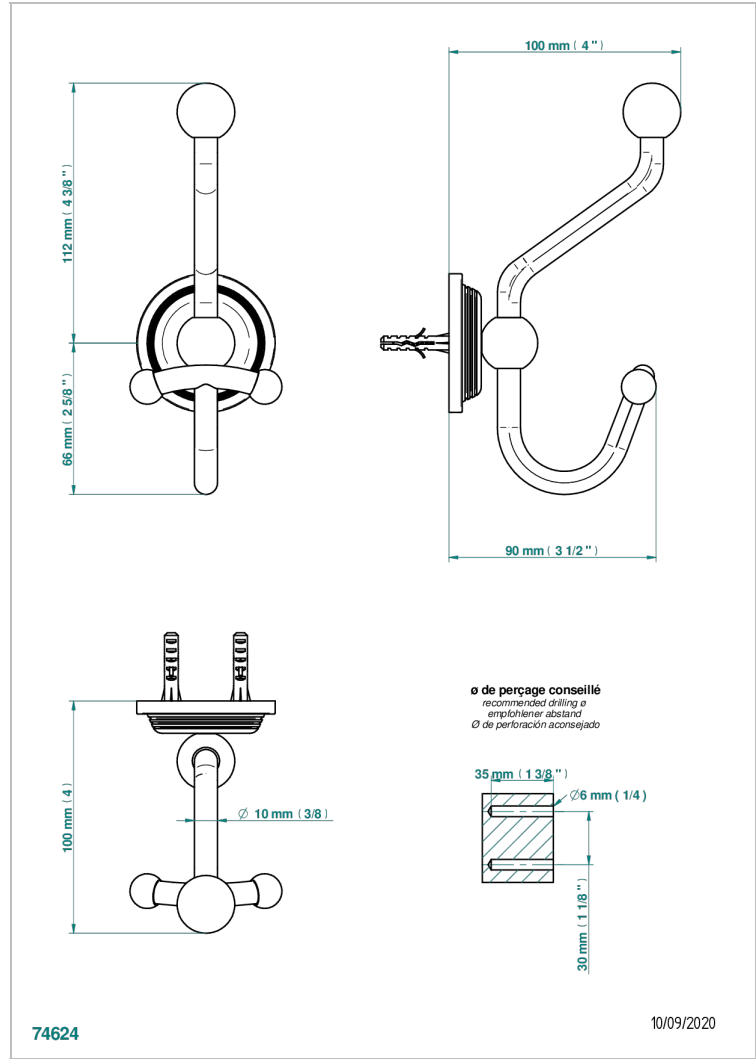

WEST COAST METAL WITH LEVER

U9B-510A

双人浴衣架

THG[®]
PARIS

特色

- West Coast Metal with lever
- 双人浴衣架

可选饰面

Black ceram - D30
Blush PVD - H62
Graphite PVD - H64
Matt Umber PVD - H67
Matt blush PVD - H60
Matt graphite PVD - H65