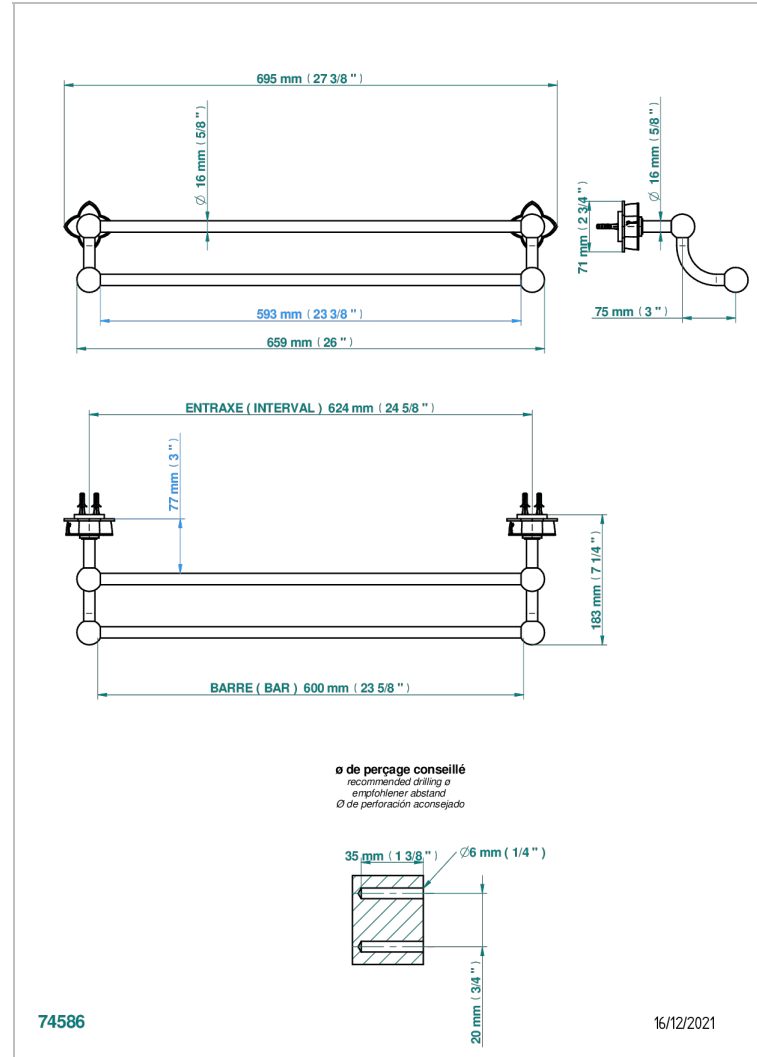

PETALE DE CRISTAL - CLEAR CRYSTAL FINE GOLD THREAD

U6E-516/60

Towel rail, 2 fixed rails, length: 600 mm

CHARACTERISTIC

- Pétales de Cristal - Clear crystal fine gold thread
- Towel rail, 2 fixed rails, length: 600 mm