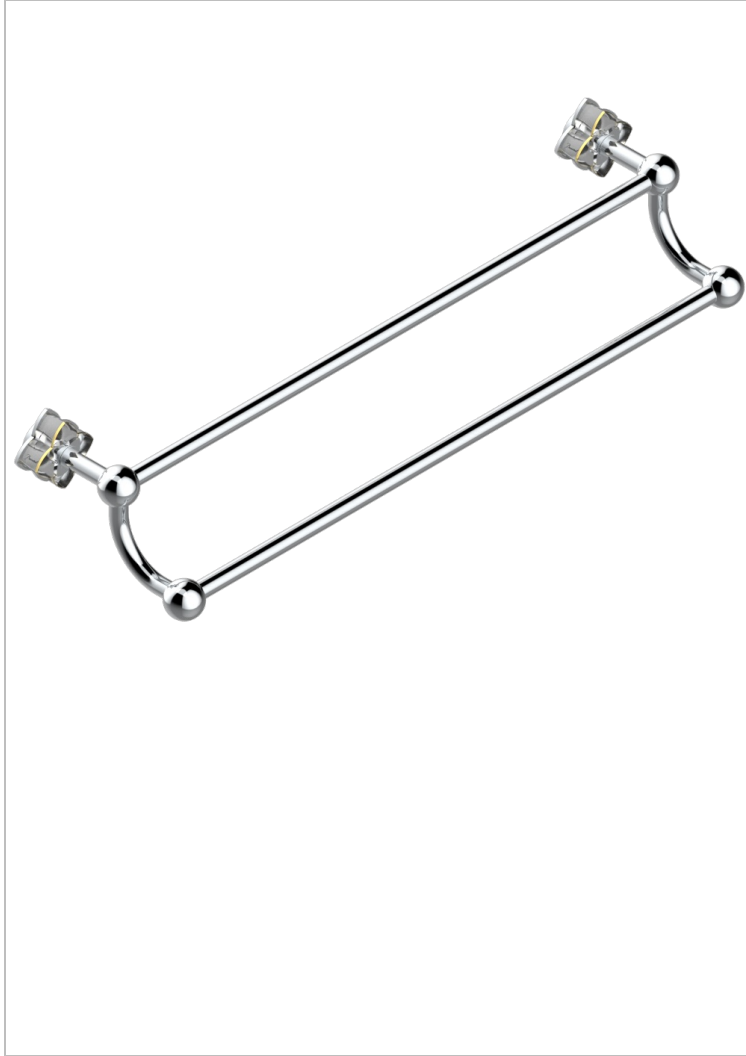

PETALE DE CRISTAL - CLEAR CRYSTAL FINE GOLD THREAD

U6E-516/60

Towel rail, 2 fixed rails, length: 600 mm

CHARACTERISTIC

- Pétales de Cristal - Clear crystal fine gold thread
- Towel rail, 2 fixed rails, length: 600 mm

AVAILABLE FINITIONS

Antique nickel - H28
Black ceram - D30
Blush PVD - H62
Brass color PVD - H49
Brown bronze color PVD - F33
Gold color PVD - H52

Graphite PVD - H64
Lacquered light bronze - D01
Matt Umber PVD - H67
Matt blush PVD - H60
Matt brass color PVD - H50
Matt brown bronze color PVD - F34

Matt chrome - C02
Matt gold - F07
Matt gold color PVD - H53
Matt graphite PVD - H65
Matt nickel (color finish) - C01
Matt nickel color PVD - H56

Nickel color PVD - H55
Polished chrome (color finish) - A02
Polished chrome / Polished gold (color finish) - G02
Polished gold (color finish) - F01
Polished nickel - B01
Soft gold - F30

Soft matt gold - F31
Umber PVD - H66
Varnished matt antique red copper (color finish) - H07