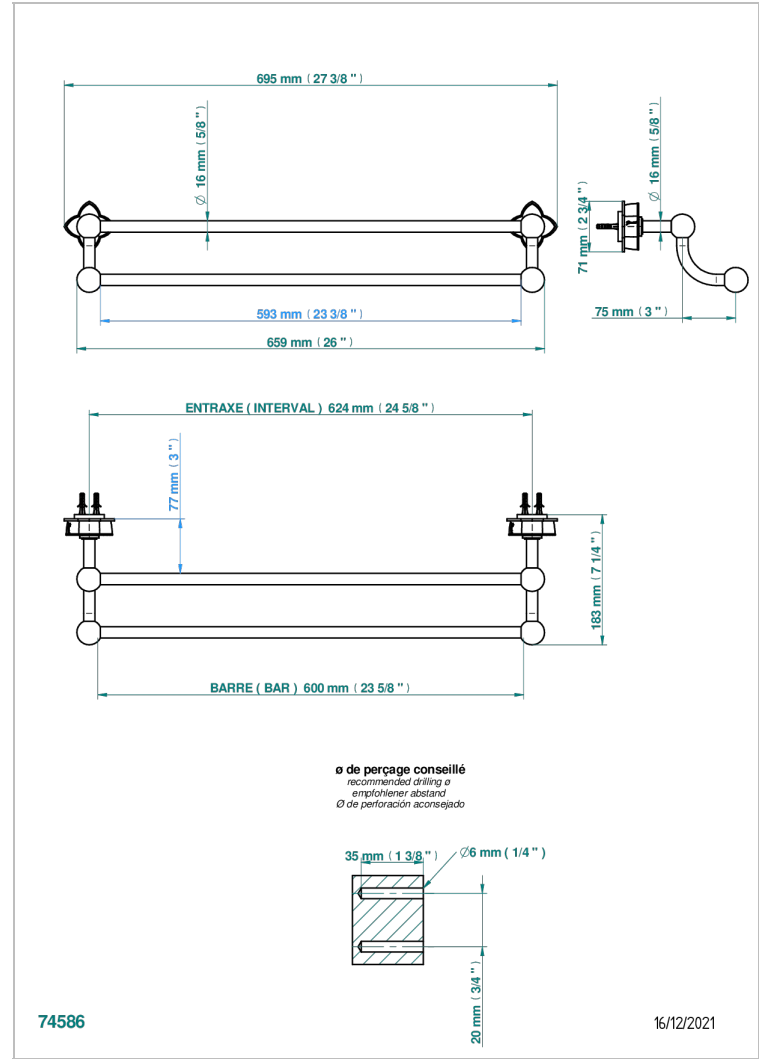

PETALE DE CRISTAL - CLEAR CRYSTAL FINE GOLD THREAD

U6E-516/60

Towel rail, 2 fixed rails, length: 600 mm

CHARACTERISTIC

- Pétales de Cristal - Clear crystal fine gold thread
- Towel rail, 2 fixed rails, length: 600 mm