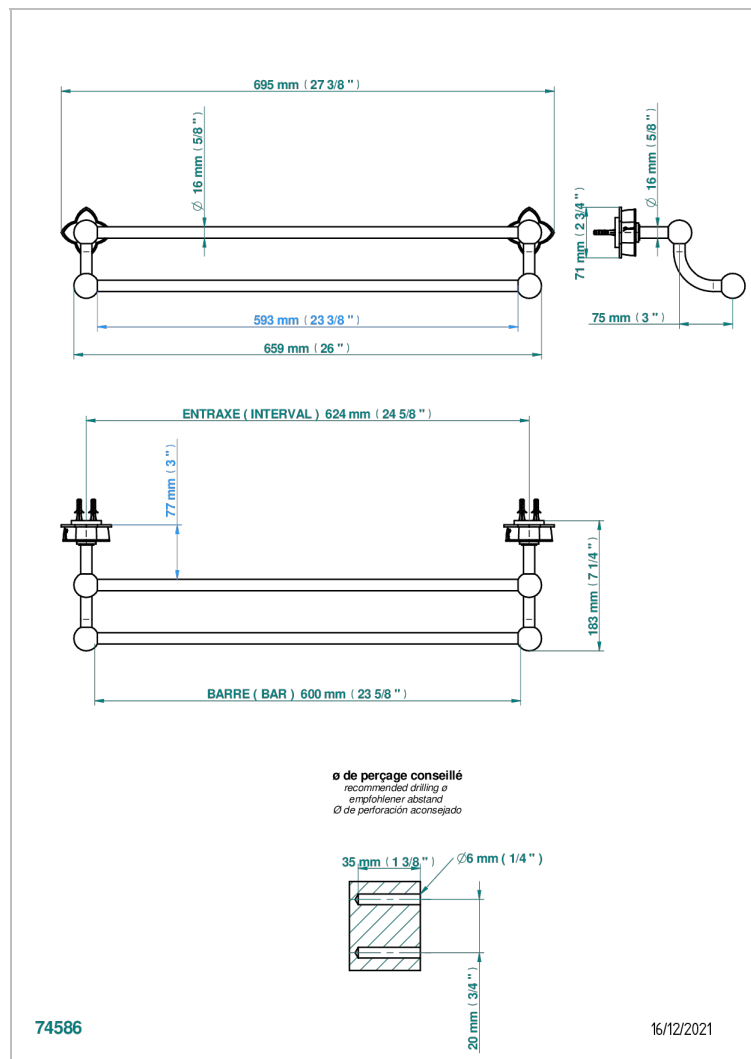

# PETALE DE CRISTAL - CLEAR CRYSTAL FINE GOLD THREAD

U6E-516/60

Towel rail, 2 fixed rails, length: 600 mm

## CHARACTERISTIC

- Pétales de Cristal - Clear crystal fine gold thread
- Towel rail, 2 fixed rails, length: 600 mm