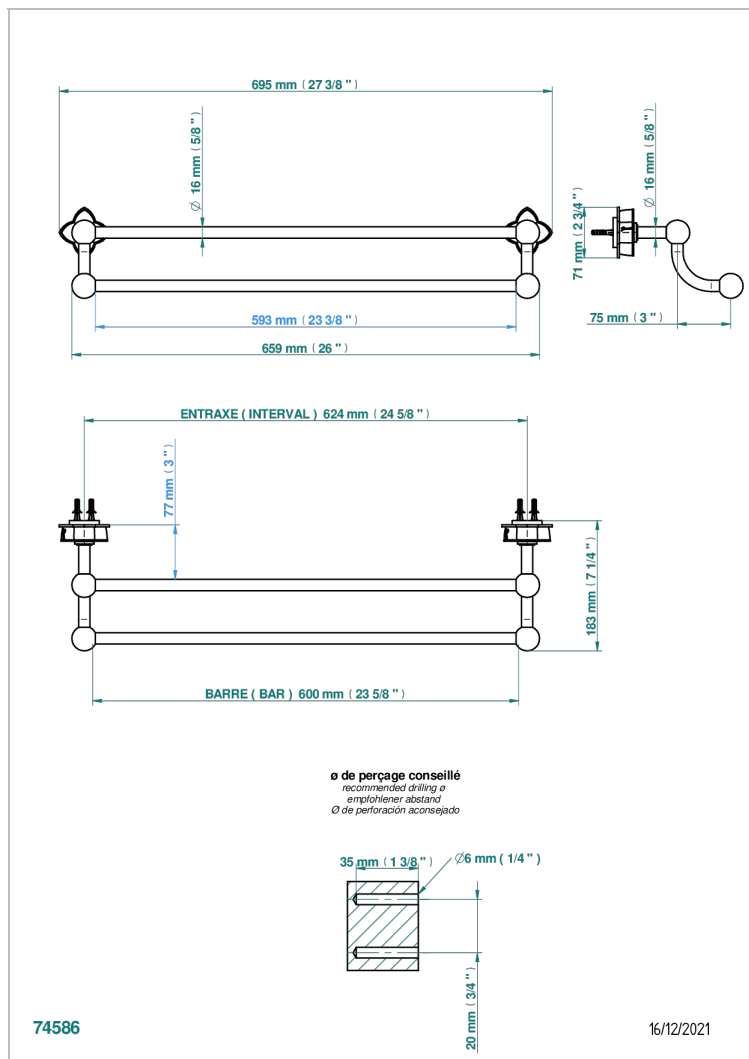

# PETALE DE CRISTAL - CLEAR CRYSTAL FINE GOLD THREAD

U6E-516/60

Towel rail, 2 fixed rails, length: 600 mm

## 特色

- Pétales de Cristal - Clear crystal fine gold thread
- Towel rail, 2 fixed rails, length: 600 mm