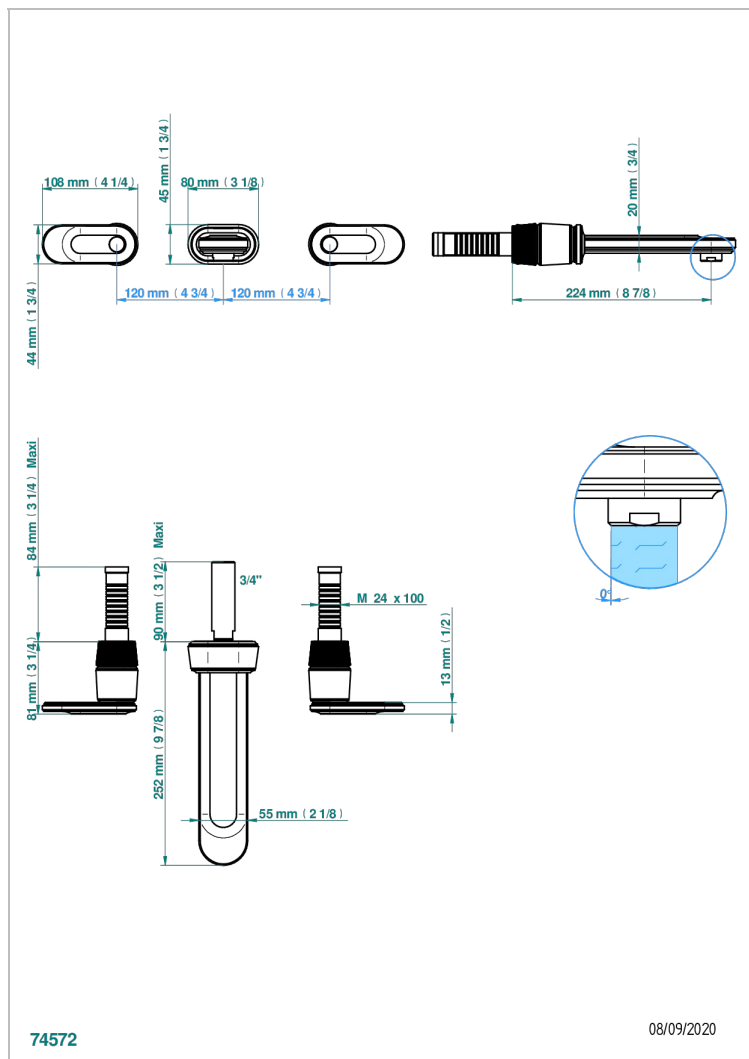

CORVAIR FIOR DI BOSCO WITH LEVER HANDLES

U8L-40SGBUS

THG[®]
PARIS

Trim for wall mounted 3-hole lavatory set only

74572

08/09/2020

CHARACTERISTIC

- Corvaire Fior di Bosco with lever handles
- Trim for wall mounted 3-hole lavatory set only

RELATED SKU'S

- Ref. G00-40AM/US Rough parts for wall set (one counter clockwise and one clockwise cartridges)

AVAILABLE FINITIONS

Black ceram - D30
Blush PVD - H62
Brass color PVD - H49
Brown bronze color PVD - F33
Chrome polished - A02
Gold color PVD - H52