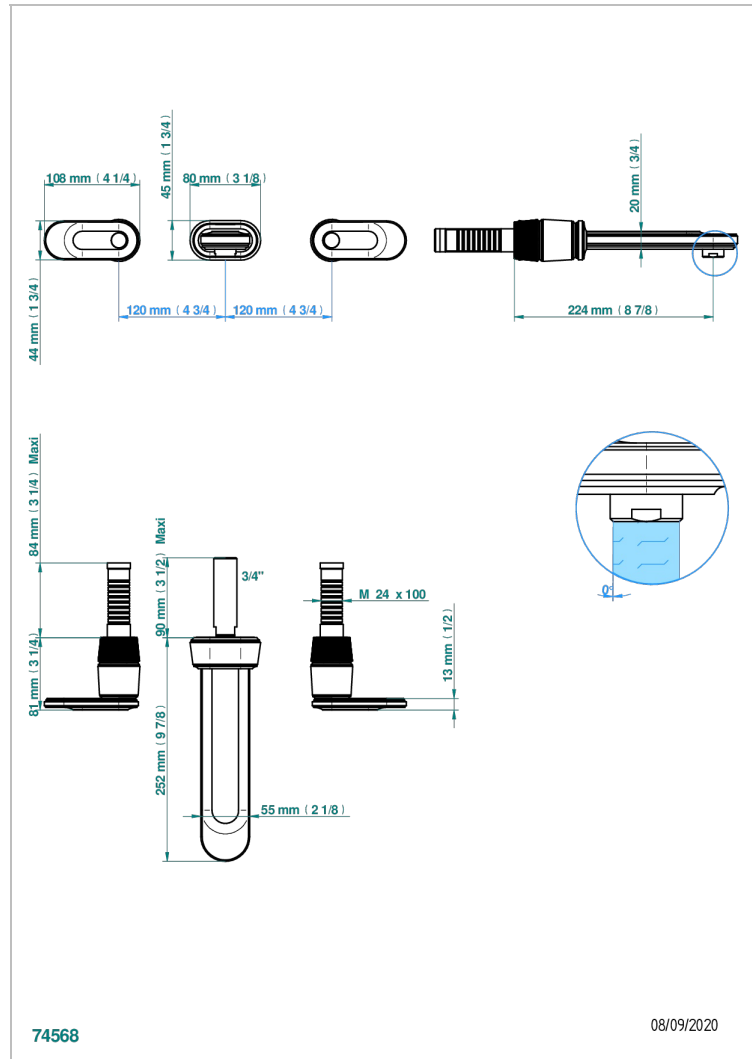

# CORVAIR HOWLITE WITH LEVER HANDLES

U8G-40SGBUS

Trim for wall mounted 3-hole lavatory set only

THG<sup>®</sup>  
PARIS

74568

08/09/2020

## CHARACTERISTIC

- Corvaire Howlite with lever handles
- Trim for wall mounted 3-hole lavatory set only

## RELATED SKU'S

- Ref. G00-40AM/US Rough parts for wall set (one counter clockwise and one clockwise cartridges)