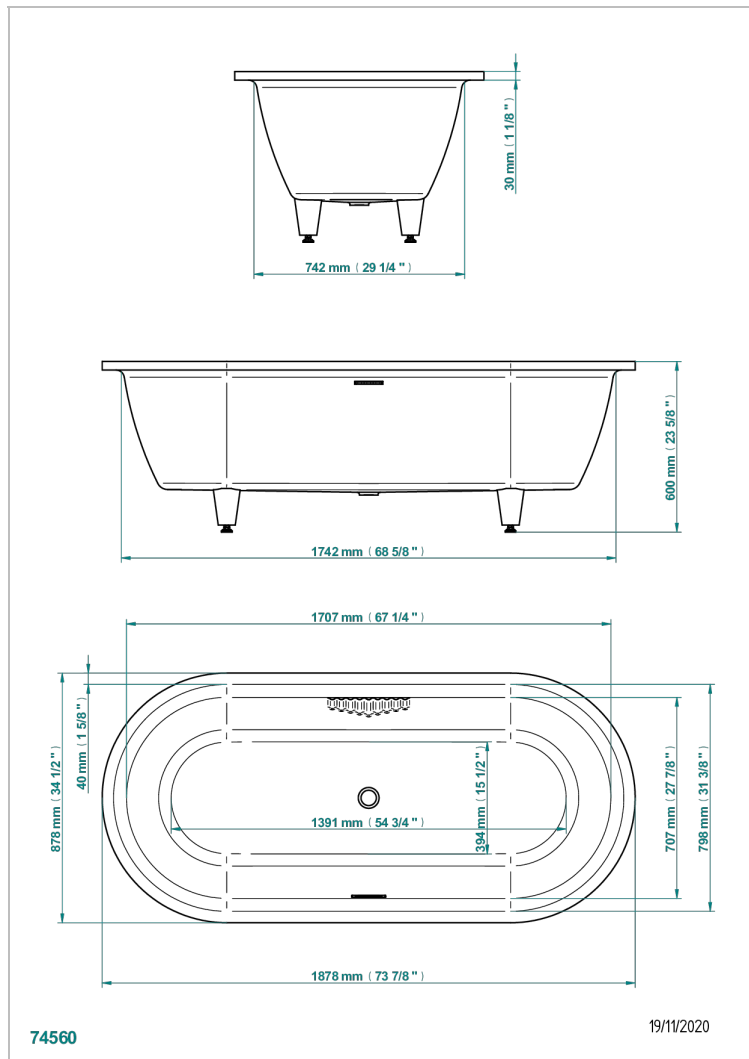

BUILT-IN BATHTUB

B10-B532

THG[®]
PARIS

Corvair built-in bathtub 188 x 88 x 60 cm , delivered with a chrome coverplate for overflow supplied without waste

CHARACTERISTIC

- Built-in bathtub
- Corvair built-in bathtub 188 x 88 x 60 cm , delivered with a chrome coverplate for overflow supplied without waste

RELATED SKU'S

- Ref. B12-K12A Whirlpool system with 12 aero jets
- Ref. B12-K12H Whirlpool system with 12 hydro jets
- Ref. B12-K12H12A Whirlpool system with 12 hydro jets and 12 aero jets
- Ref. G00-305/H Complete manual click drain
- Ref. B12-K102AB Chromato-lighting system on whirlpool bathtub
- Ref. B16-P100 Headrest 30 x 30 cm, white
- Ref. B16-P103 Headrest 13 x 26 cm, half cylindrical, white
- Ref. B16-P104 Polyurethane gel headrest 30 x 12 cm, h. 4 cm, white
- Ref. B16-P105 Polyurethane gel headrest 38.5 x 21 cm, h. 2 cm, white
- Ref. B16-P106 Polyurethane gel headrest 30 x 7 cm, h. 2 cm, white
- Ref. B16-P107 Polyurethane gel headrest 35 x 40 cm, h. 5,5 cm,, white
- Ref. B16-K111 Filling system by water blade
- Ref. B16-K102 Chromato-lighting system on bathtub without whirlpool system

AVAILABLE FINITIONS

Glossy white - AS1
Matt white - AS2
Ral glossy inside (built-in model) - JA1