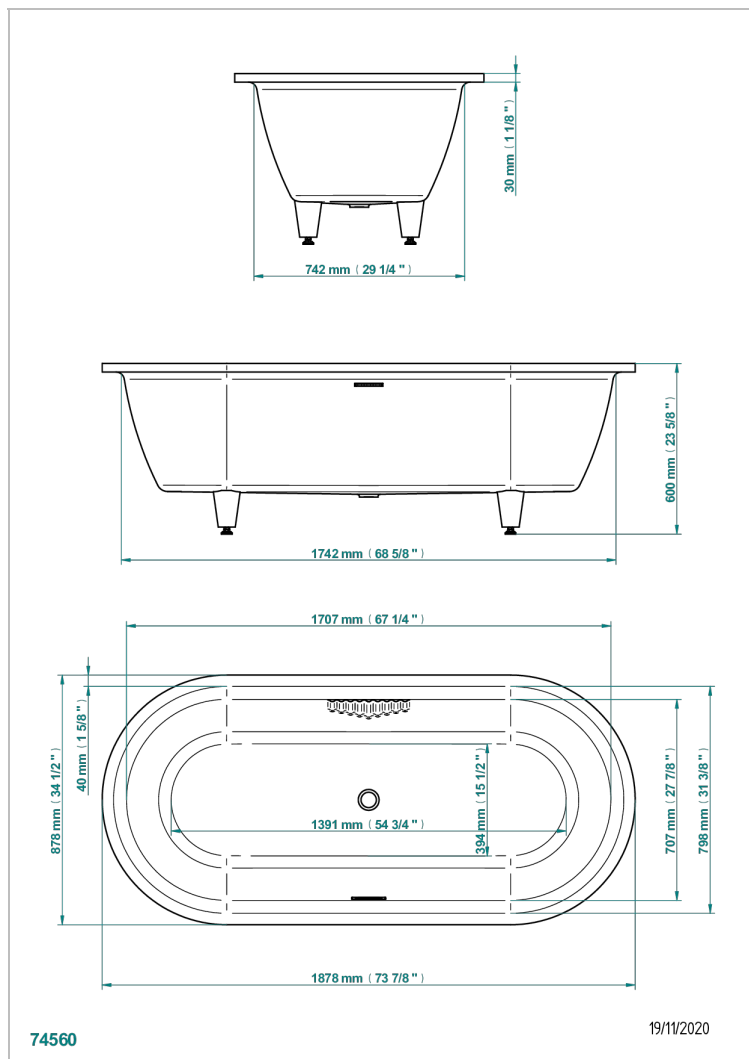

BUILT-IN BATHTUB

B10-B532

THG[®]
PARIS

Corvair built-in bathtub 188 x 88 x 60 cm , delivered with a chrome coverplate for overflow supplied without waste

CHARACTERISTIC

- Built-in bathtub
- Corvair built-in bathtub 188 x 88 x 60 cm , delivered with a chrome coverplate for overflow supplied without waste

RELATED SKU'S

- Ref. B12-K12A Whirlpool system with 12 aero jets
- Ref. B12-K12H Whirlpool system with 12 hydro jets
- Ref. B12-K12H12A Whirlpool system with 12 hydro jets and 12 aero jets
- Ref. G00-305/H Complete manual bath click waste
- Ref. B12-K102AB Chromato-lighting system on whirlpool bathtub
- Ref. B16-P100 Headrest 30 x 30 cm, white
- Ref. B16-P103 Headrest 13 x 26 cm, half cylindrical, white
- Ref. B16-P104 Polyurethane gel headrest 30 x 12 cm, h. 4 cm, white
- Ref. B16-P105 Polyurethane gel headrest 38.5 x 21 cm, h. 2 cm, white
- Ref. B16-P106 Polyurethane gel headrest 30 x 7 cm, h. 2 cm, white
- Ref. B16-P107 Polyurethane gel headrest 35 x 40 cm, h. 5,5 cm,, white
- Ref. B16-K111 Filling system by water blade
- Ref. B16-K102 Chromato-lighting system on bathtub without whirlpool system

AVAILABLE FINITIONS

Glossy white - AS1
Matt white - AS2
Ral glossy inside (built-in model) - JA1