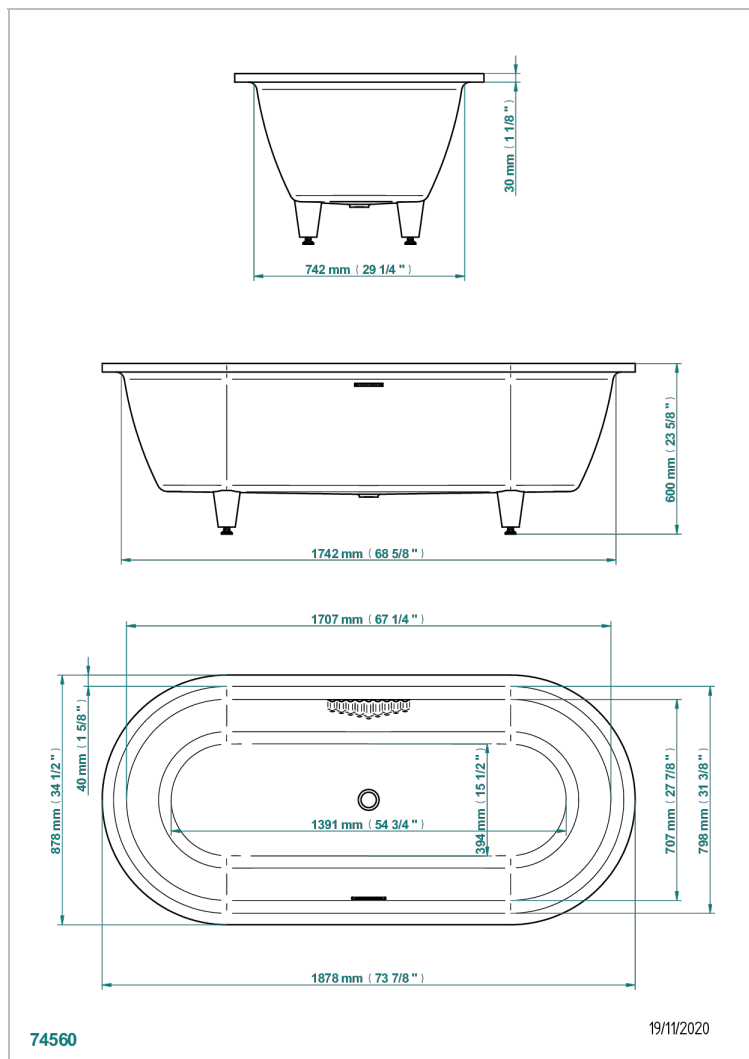

# BUILT-IN BATHTUB

B10-B532

THG<sup>®</sup>  
PARIS

Corvair built-in bathtub 188 x 88 x 60 cm , delivered with a chrome coverplate for overflow supplied without waste

## CHARACTERISTIC

- Built-in bathtub
- Corvair built-in bathtub 188 x 88 x 60 cm , delivered with a chrome coverplate for overflow supplied without waste

## RELATED SKU'S

- Ref. B12-K12A Whirlpool system with 12 aero jets
- Ref. B12-K12H Whirlpool system with 12 hydro jets
- Ref. B12-K12H12A Whirlpool system with 12 hydro jets and 12 aero jets
- Ref. G00-305/H Complete manual bath click waste
- Ref. B12-K102AB Chromato-lighting system on whirlpool bathtub
- Ref. B16-P100 Headrest 30 x 30 cm, white
- Ref. B16-P103 Headrest 13 x 26 cm, half cylindrical, white
- Ref. B16-P104 Polyurethane gel headrest 30 x 12 cm, h. 4 cm, white
- Ref. B16-P105 Polyurethane gel headrest 38.5 x 21 cm, h. 2 cm, white
- Ref. B16-P106 Polyurethane gel headrest 30 x 7 cm, h. 2 cm, white
- Ref. B16-P107 Polyurethane gel headrest 35 x 40 cm, h. 5,5 cm,, white
- Ref. B16-K111 Filling system by water blade
- Ref. B16-K102 Chromato-lighting system on bathtub without whirlpool system

## AVAILABLE FINITIONS

Glossy white - AS1  
Matt white - AS2  
Ral glossy inside (built-in model) - JA1